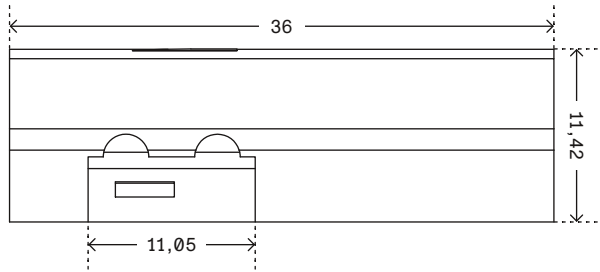

All rights reserved. This drawing is the property of Edsby-Persienner AB. The drawing may not be copied or multiplied in any way, neither wholly nor in part. It may not be submitted for perusal, or in any way shared with third parties without the written consent of Edsby-Persienner AB.

Designer EP	Drawn EP	Approved	Weight 0.0 kg		Date 2024-04-01	Replaces
		Description END CAP SET COVER			Scale 2:1	Sheet 1:1
EDSBY-PERSIENNER AB		Article number VIH222			Drawing number VIH222	Rev. 1