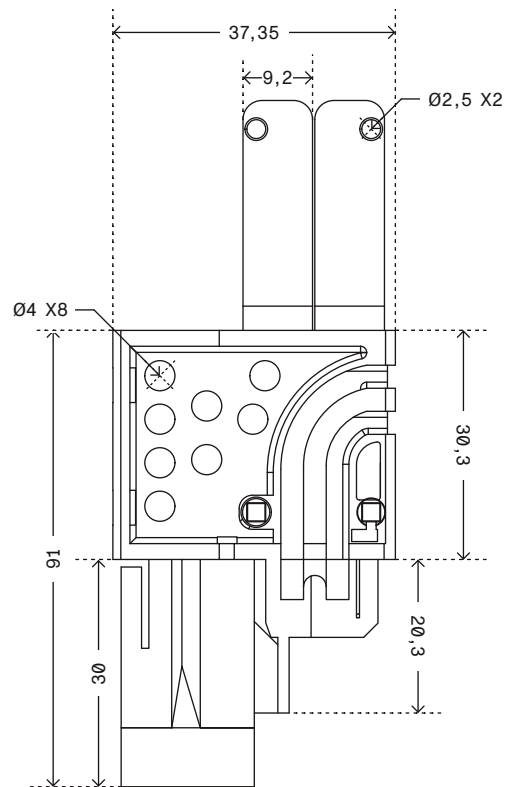

All rights reserved. This drawing is the property of Edsby-Persienner AB. The drawing may not be copied or multiplied in any way, neither wholly nor in part. It may not be submitted for perusal, or in any way shared with third parties without the written consent of Edsby-Persienner AB.

Designer EP	Drawn EP	Approved	Weight 0.0 kg		Date 2024-04-01	Replaces
		Description END CAP SET			Scale 2:1	Sheet 1:1
EDSBY-PERSIENNER AB		Article number VIH218			Drawing number VIH218	Rev. 1