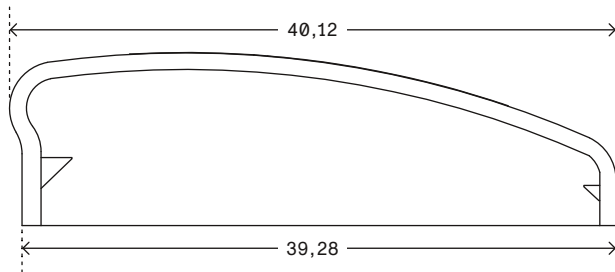

All rights reserved. This drawing is the property of Edsby-Persienner AB. The drawing may not be copied or multiplied in any way, neither wholly nor in part. It may not be submitted for perusal, or in any way shared with third parties without the written consent of Edsby-Persienner AB.

Designer EP	Drawn EP	Approved	Weight 0.0 kg		Date 2024-04-01	Replaces
		Description END CAP SET COVER			Scale 2:1	Sheet 1:1
EDSBY-PERSIENNER AB		Article number VIH222			Drawing number VIH222	Rev. 1