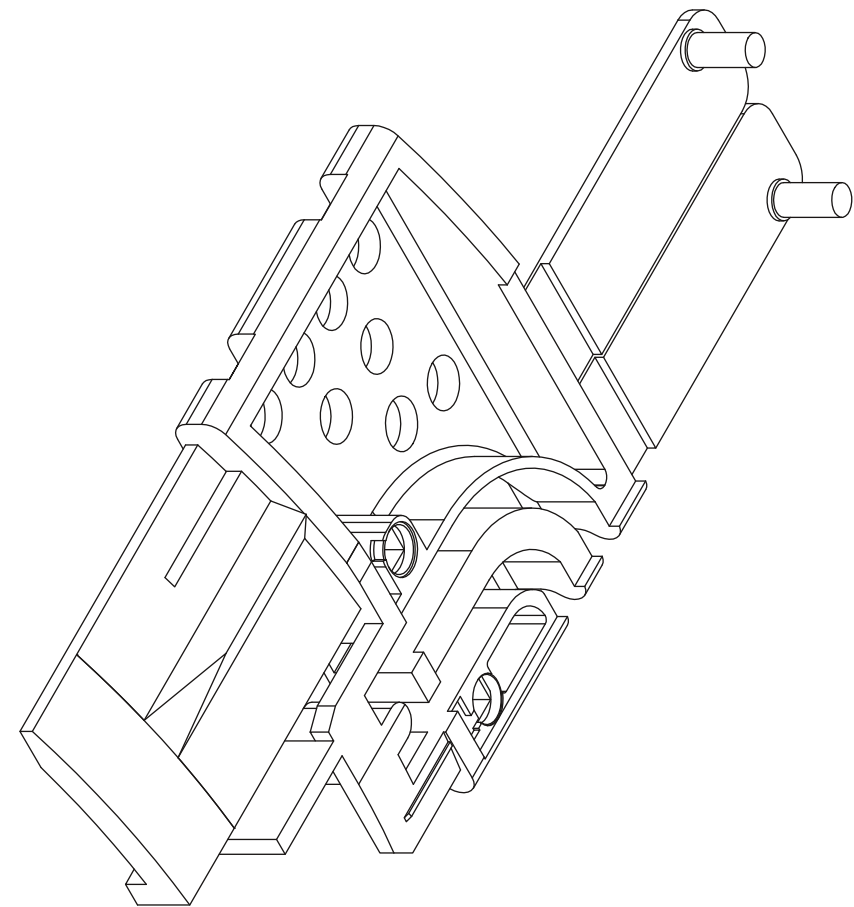

All rights reserved. This drawing is the property of Edsby-Persienner AB. The drawing may not be copied or multiplied in any way, neither wholly nor in part. It may not be submitted for perusal, or in any way shared with third parties without the written consent of Edsby-Persienner AB.

Designer EP	Drawn EP	Approved	Weight 0.0 kg		Date 2024-04-01	Replaces
		Description END CAP SET			Scale 2:1	Sheet 1:1
EDSBY-PERSIENNER AB		Article number VIH218			Drawing number VIH218	Rev. 1