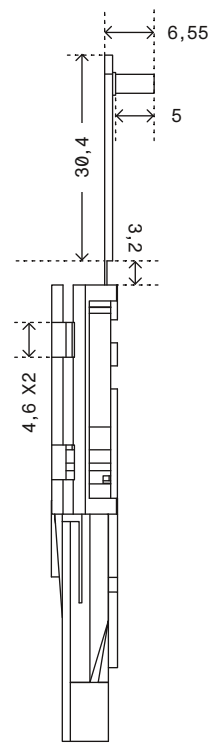

All rights reserved. This drawing is the property of Edsby-Persienner AB. The drawing may not be copied or multiplied in any way, neither wholly nor in part. It may not be submitted for perusal, or in any way shared with third parties without the written consent of Edsby-Persienner AB.

Designer EP	Drawn EP	Approved	Weight 0.0 kg		Date 2024-04-01	Replaces
		Description END CAP SET			Scale 2:1	Sheet 1:1
EDSBY-PERSIENNER AB		Article number VIH218			Drawing number VIH218	Rev. 1