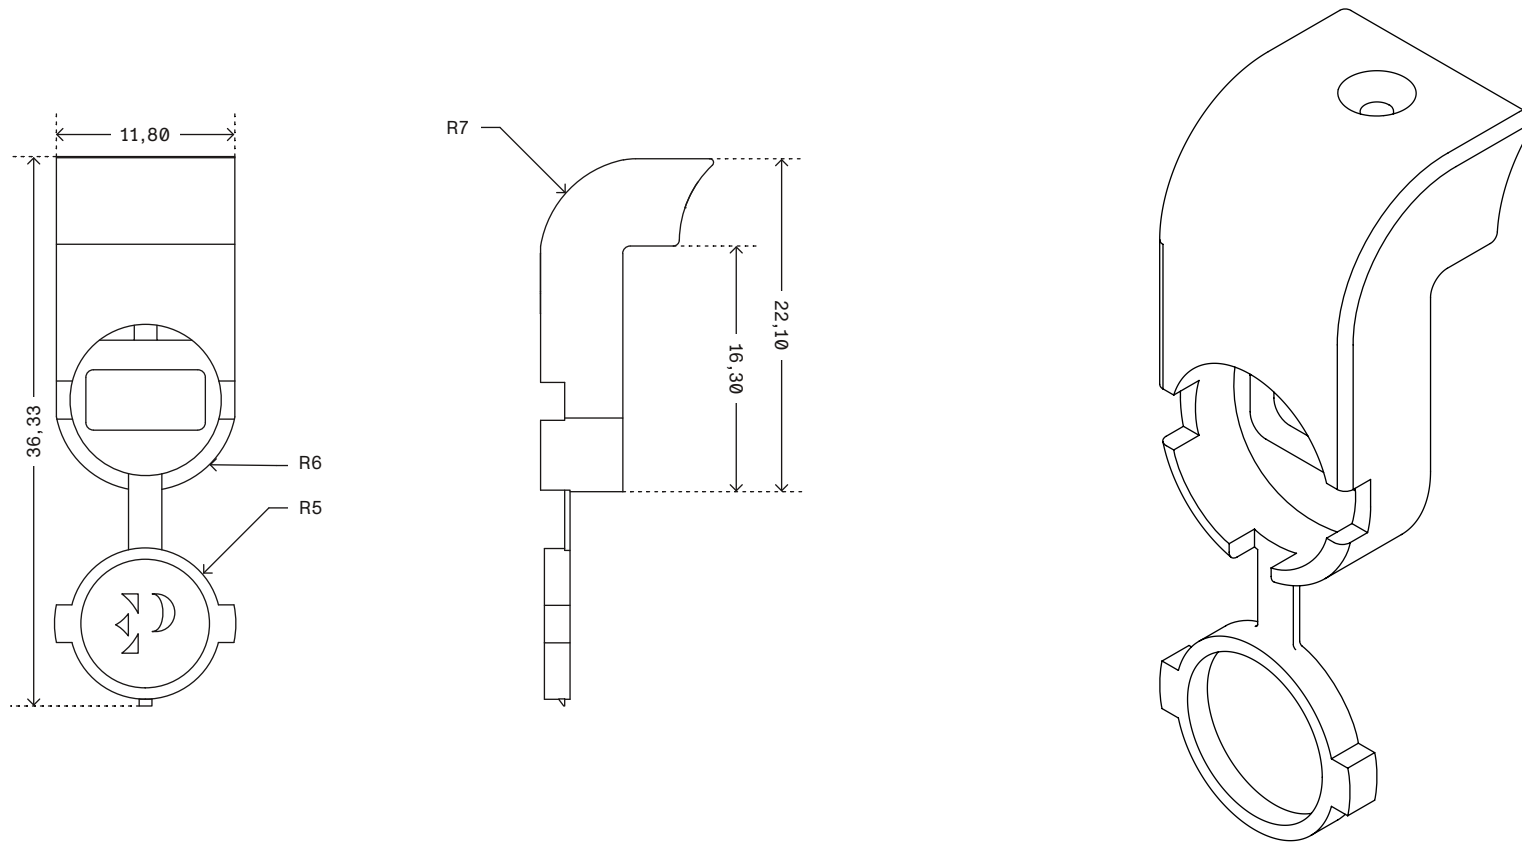

All rights reserved. This drawing is the property of Edsby-Persienner AB. The drawing may not be copied or multiplied in any way, neither wholly nor in part. It may not be submitted for perusal, or in any way shared with third parties without the written consent of Edsby-Persienner AB.

Designer EP	Drawn EP	Approved	Weight 0.0 kg		Date 2024-04-01	Replaces
		Description CORD TENSION BRACKET			Scale 2:1	Sheet 1:1
EDSBY-PERSIENNER AB		Article number VIH338			Drawing number VIH338	Rev. 1