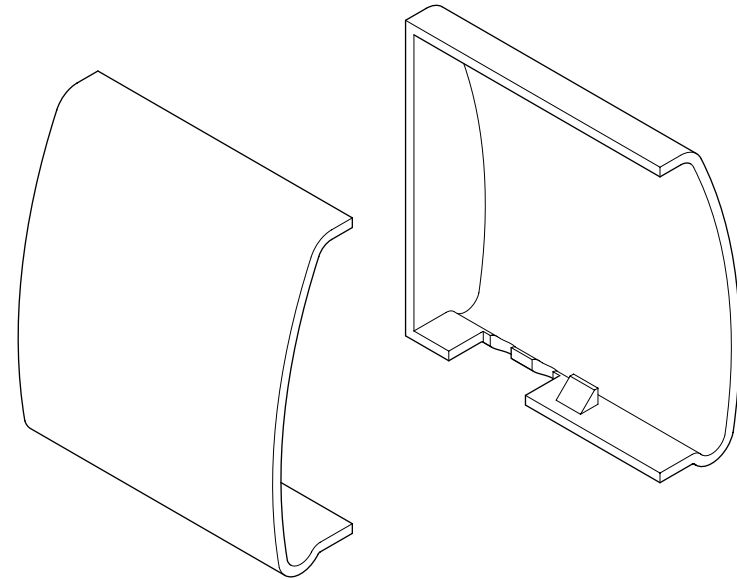

All rights reserved. This drawing is the property of Edsby-Persienner AB. The drawing may not be copied or multiplied in any way, neither wholly nor in part. It may not be submitted for perusal, or in any way shared with third parties without the written consent of Edsby-Persienner AB.

Designer EP	Drawn EP	Approved	Weight 0.0 kg		Date 2024-04-01	Replaces
		Description END CAP SET COVER			Scale 2:1	Sheet 1:1
EDSBY-PERSIENNER AB		Article number VIH222			Drawing number VIH222	Rev. 1