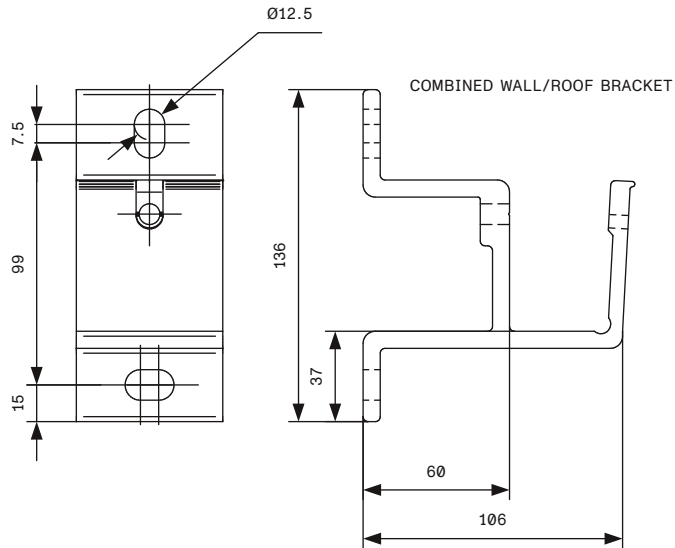

Designer CS	Drawn CS	Approved	Weight N/A		Date	Replaces
<b>HunterDouglas</b>		Description <b>FOLDING ARM AWNING</b>			Scale <b>1:2</b>	Sheet <b>1/2</b>
Hunter Douglas Scandinavia AB		Article number <b>FA42</b>			Drawing number <b>FA42</b>	Rev. <b>1</b>