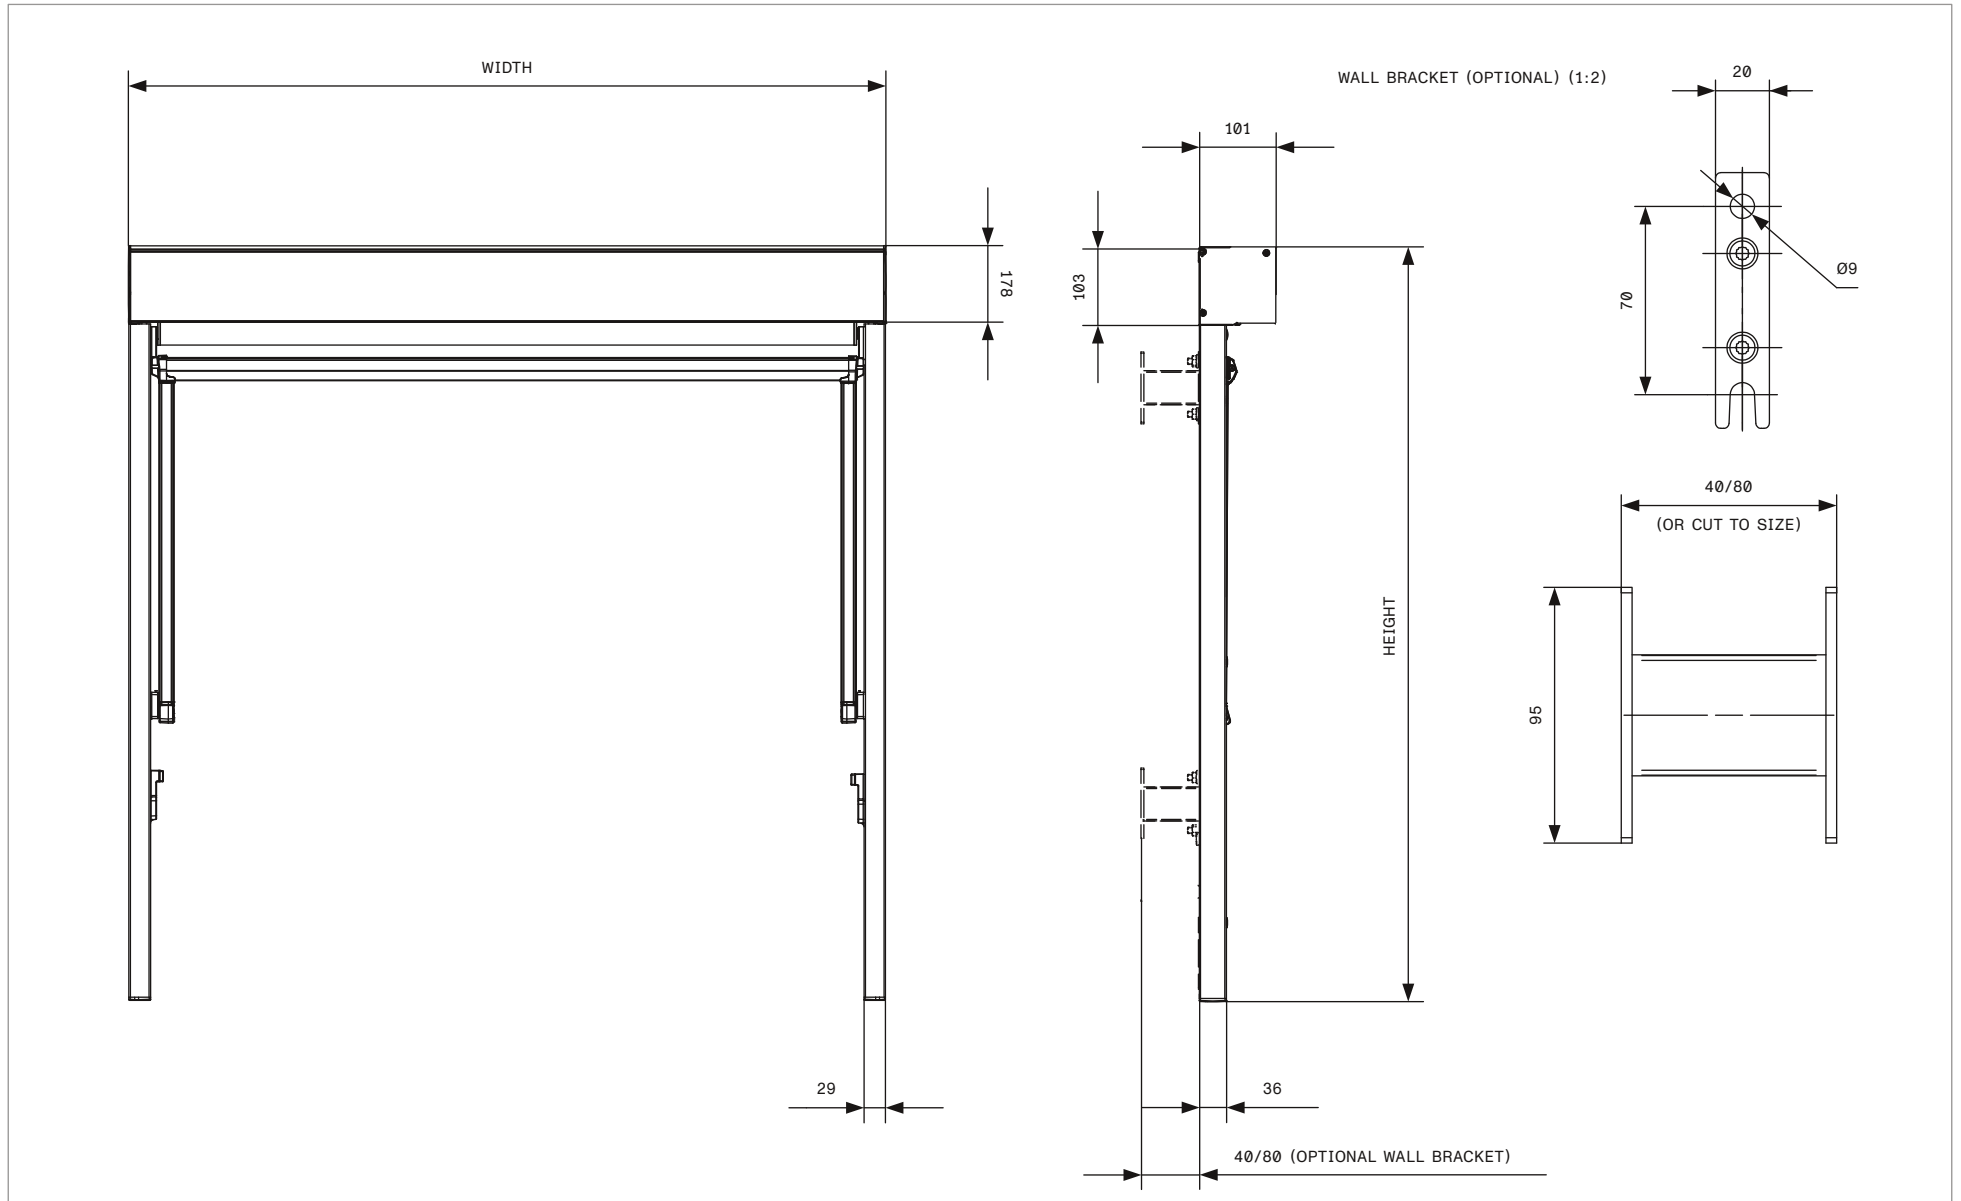

All rights reserved. This drawing is the property of Hunter Douglas Scandinavia AB. The drawing may not be copied or multiplied in any way, neither wholly nor in part. It may not be submitted for perusal, or in any way shared with third parties without the written consent of Hunter Douglas Scandinavia AB.

Designer CS	Drawn CS	Approved	Weight 0.0 kg		Date	Replaces	
					Scale 1:10	Sheet 1/2	
					Drawing number MT100		Rev. 1
Hunter Douglas Scandinavia AB