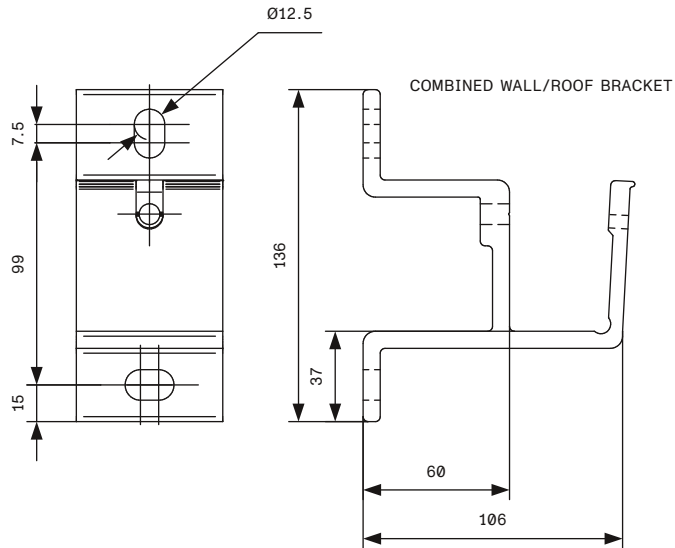

Designer	CS	Drawn	CS	Approved	Weight	$\text{Ø}12.5$	Date	Replaces
					0.0 kg		2020-12-10	
<b>HunterDouglas</b>		Description		FOLDING ARM AWNING		Scale		Sheet
Hunter Douglas Scandinavia AB		Article number		FA45		Drawing number		Rev.
						FA45		1