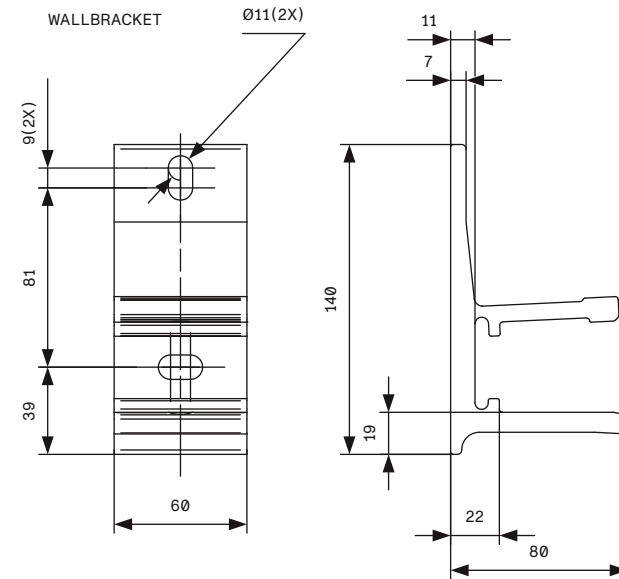

WALLBRACKET Ø11(2X)