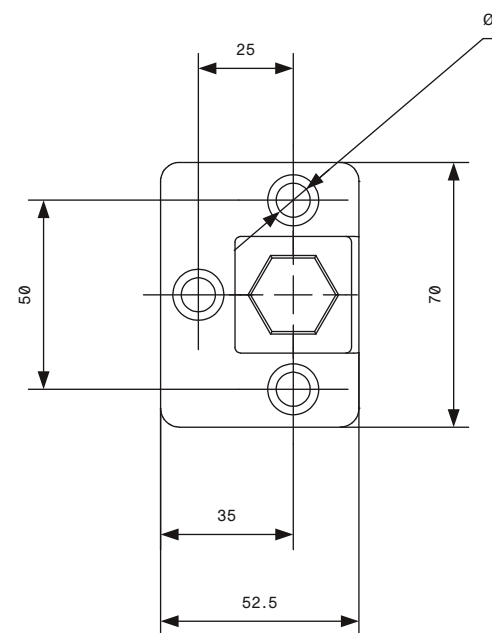

FOOTPLATE (TOP/BOTTOM)

All rights reserved. This drawing is the property of Hunter Douglas Scandinavia AB. The drawing may not be copied or multiplied in any way, neither wholly nor in part. It may not be submitted for perusal, or in any way shared with third parties without the written consent of Hunter Douglas Scandinavia AB.

Designer CS	Drawn CS	Approved	Weight 0.0 kg		Date 2020-12-09	Replaces
HunterDouglas		Description BALCONY AWNING			Scale 1:10	Sheet 1/1
Hunter Douglas Scandinavia AB					Article number BC26	Rev. 1