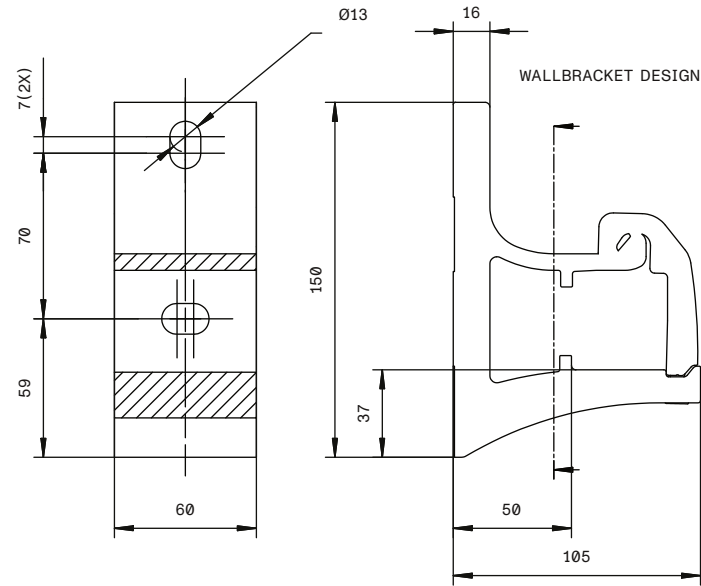

Designer	CS	Drawn	CS	Approved	Weight	$\text{Ø}12.5$	Date	Replaces
					0.0 kg		2020-12-10	
<b>HunterDouglas</b>		Description		FOLDING ARM AWNING		Scale		Sheet
Hunter Douglas Scandinavia AB		Article number		FA45		Drawing number		Rev.
						FA45		1