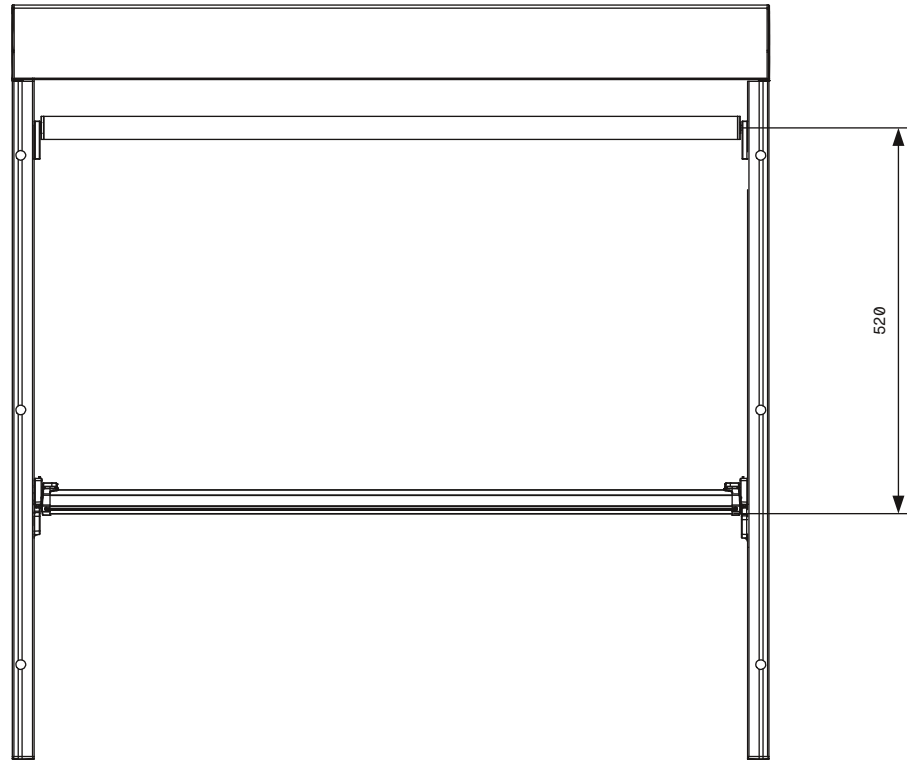

All rights reserved. This drawing is the property of Hunter Douglas Scandinavia AB. The drawing may not be copied or multiplied in any way, neither wholly nor in part. It may not be submitted for perusal, or in any way shared with third parties without the written consent of Hunter Douglas Scandinavia AB.

Designer CS	Drawn CS	Approved	Weight 0.0 kg		Date	Replaces
HunterDouglas		Description	Scale 1:10		Sheet 1/2	
Hunter Douglas Scandinavia AB		Article number	Drawing number MT100		Rev. 1