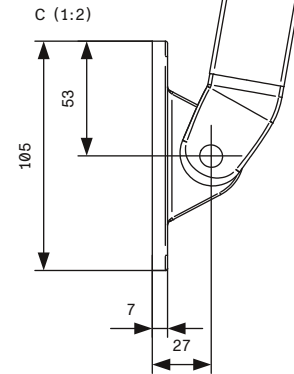

All rights reserved. This drawing is the property of Hunter Douglas Scandinavia AB. The drawing may not be copied or multiplied in any way, neither wholly nor in part. It may not be submitted for perusal, or in any way shared with third parties without the written consent of Hunter Douglas Scandinavia AB.

Designer CS	Drawn CS	Approved	Weight 2.0 kg		Date 2023-04-27	Replaces
HunterDouglas		Description DROP ARM AWNING			Scale 1:10	Sheet 2:2
Hunter Douglas Scandinavia AB		Article number DA52 W 71.2902/71.5202 BRACKET			Drawing number DA50	Rev. 1