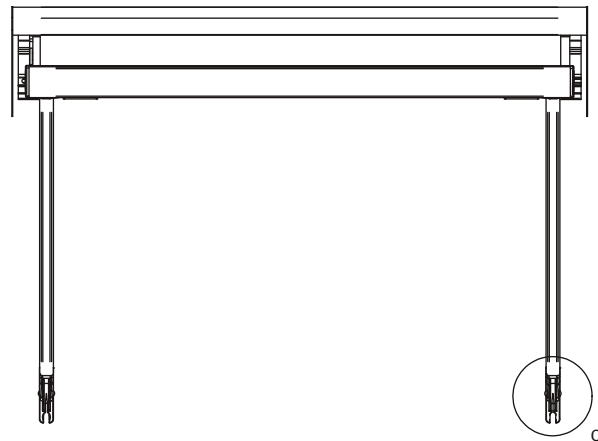

All rights reserved. This drawing is the property of Hunter Douglas Scandinavia AB. The drawing may not be copied or multiplied in any way, neither wholly nor in part. It may not be submitted for perusal, or in any way shared with third parties without the written consent of Hunter Douglas Scandinavia AB.

Designer CS	Drawn CS	Approved	Weight 2.0 kg		Date 2023-04-27	Replaces
HunterDouglas		Description DROP ARM AWNING			Scale 1:10	Sheet 2:2
Hunter Douglas Scandinavia AB		Article number DA52 W 71.2902/71.5202 BRACKET			Drawing number DA50	Rev. 1