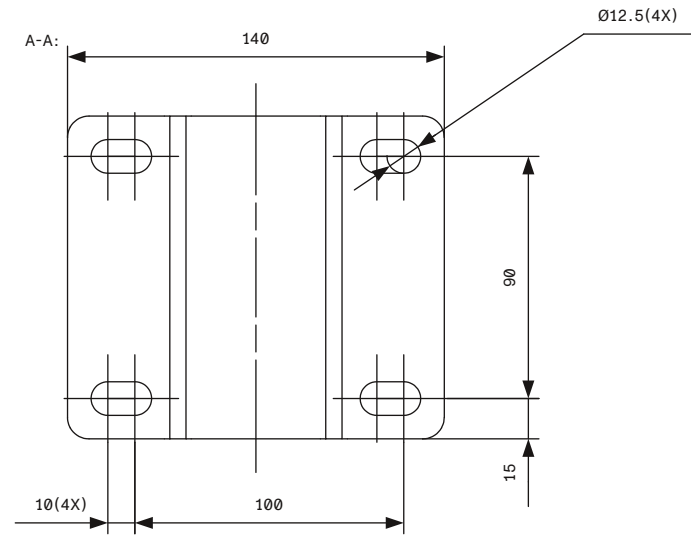

All rights reserved. This drawing is the property of Hunter Douglas Scandinavia AB. The drawing may not be copied or multiplied in any way, neither wholly nor in part. It may not be submitted for perusal, or in any way shared with third parties without the written consent of Hunter Douglas Scandinavia AB.

Designer CS	Drawn CS	Approved	Weight 0.0 kg		Date 2014-06-05	Replaces
HunterDouglas		Description FOLDING ARM AWNING			Scale 1:2	Sheet 1/1
		Article number FA64 2M WIDE			Drawing number FA64	Rev. 1
Hunter Douglas Scandinavia AB