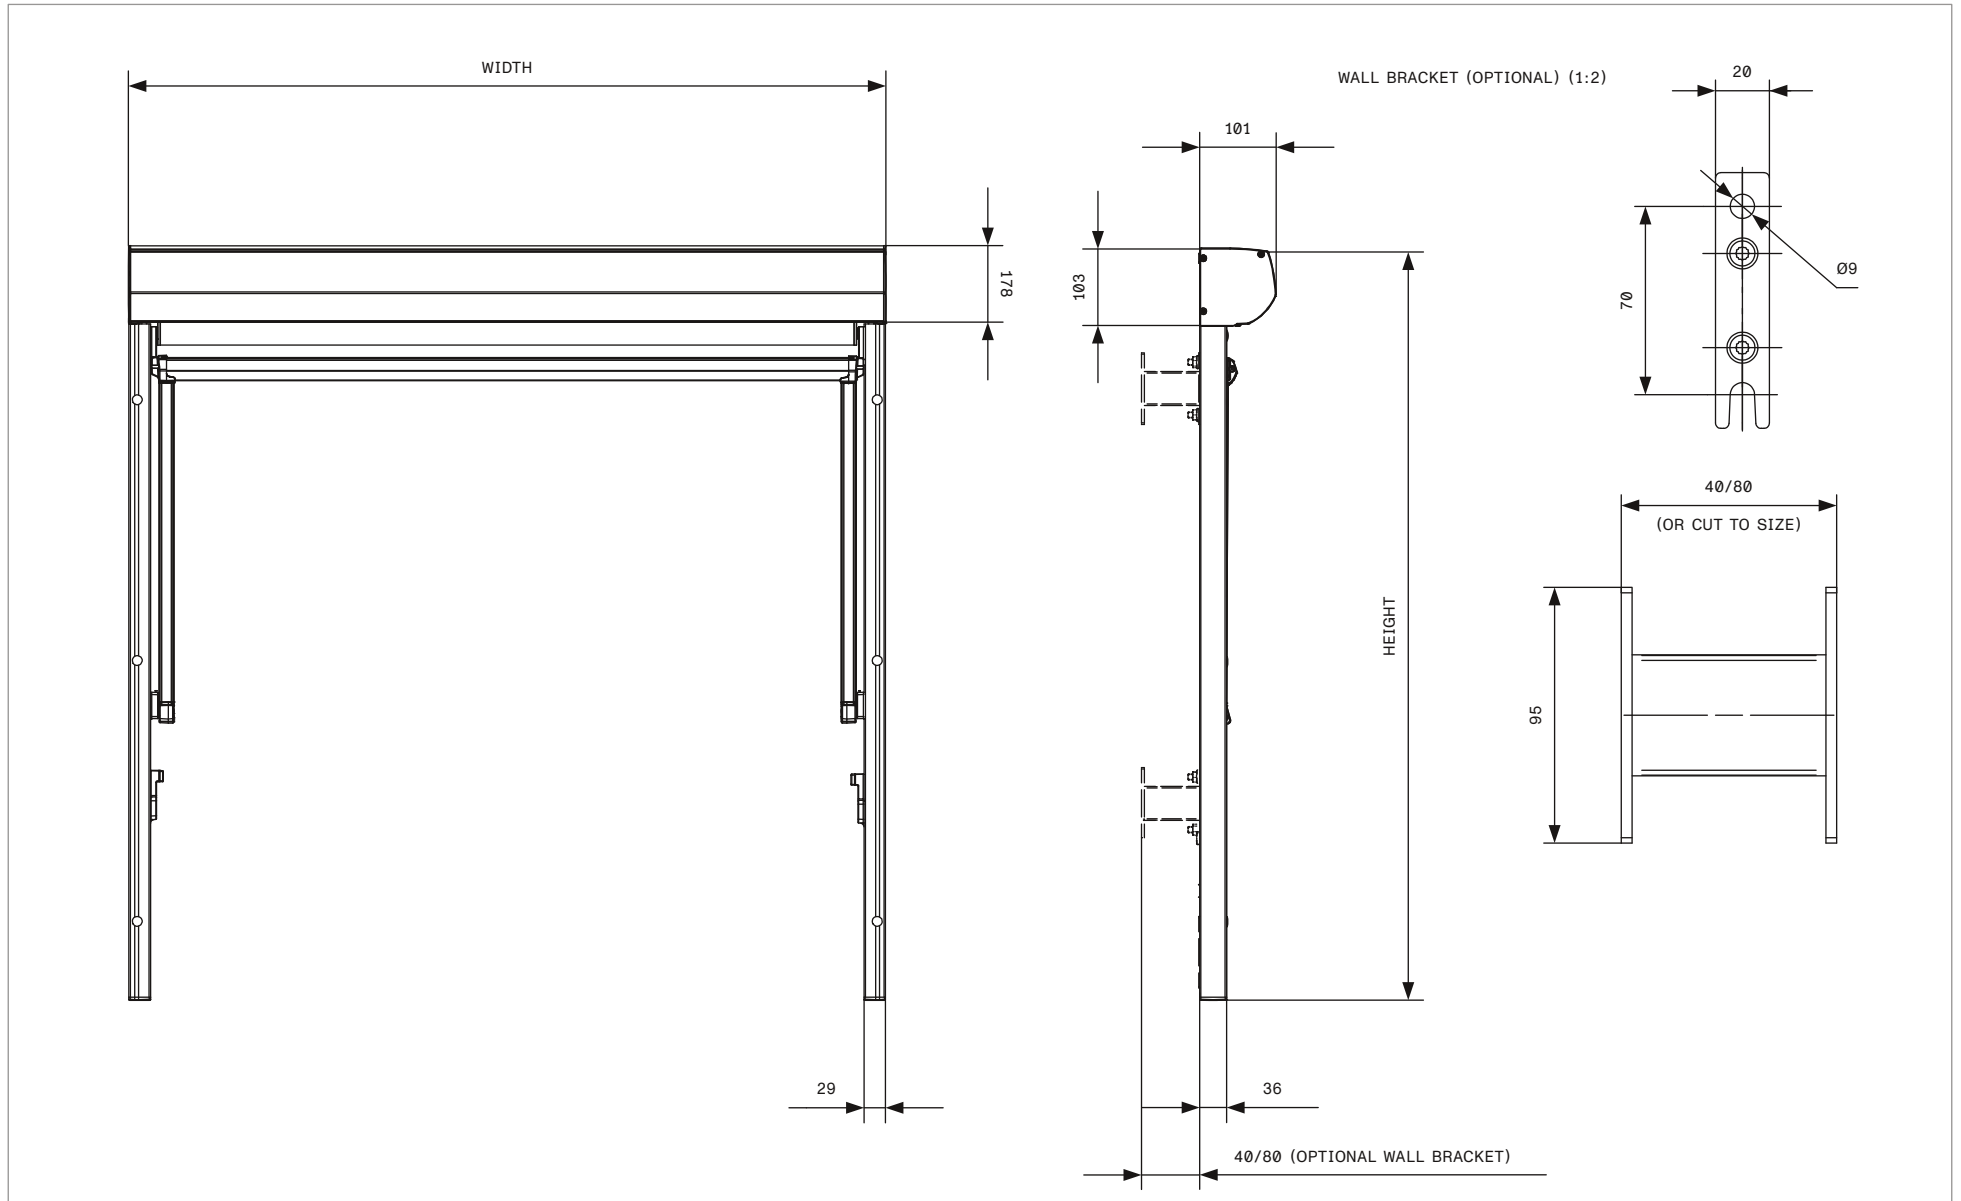

All rights reserved. This drawing is the property of Hunter Douglas Scandinavia AB. The drawing may not be copied or multiplied in any way, neither wholly nor in part. It may not be submitted for perusal, or in any way shared with third parties without the written consent of Hunter Douglas Scandinavia AB.

Designer CS	Drawn CS	Approved	Weight 0.0 kg		Date	Replaces	
					Scale 1:10	Sheet 1/2	
					Drawing number MT100		Rev. 1
Hunter Douglas Scandinavia AB