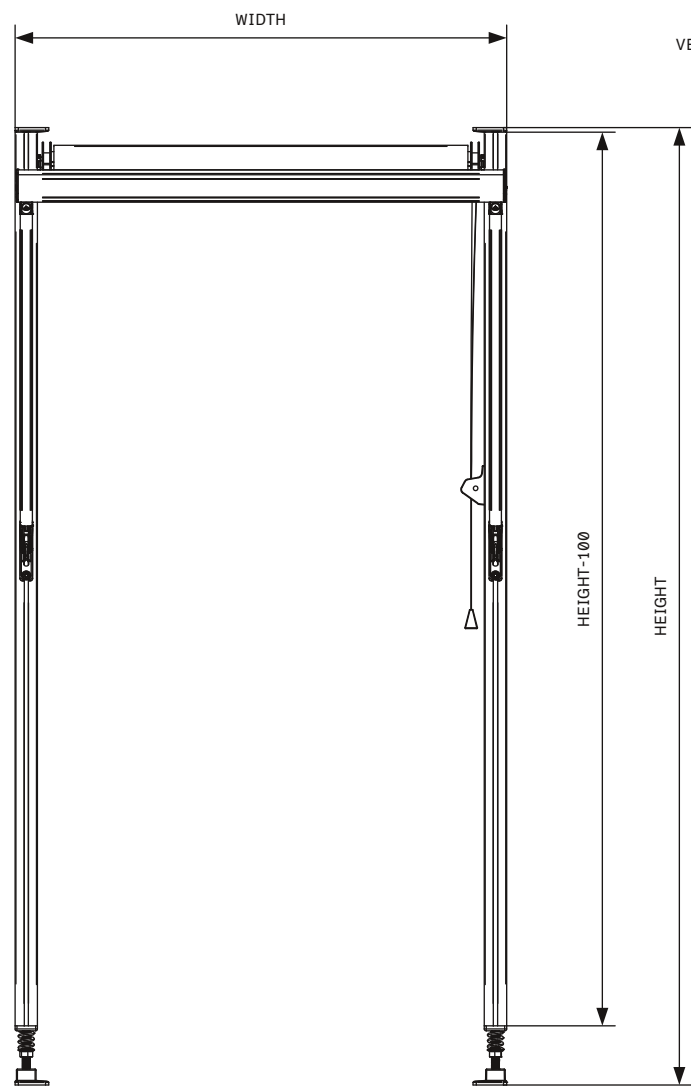

VERSION "A"