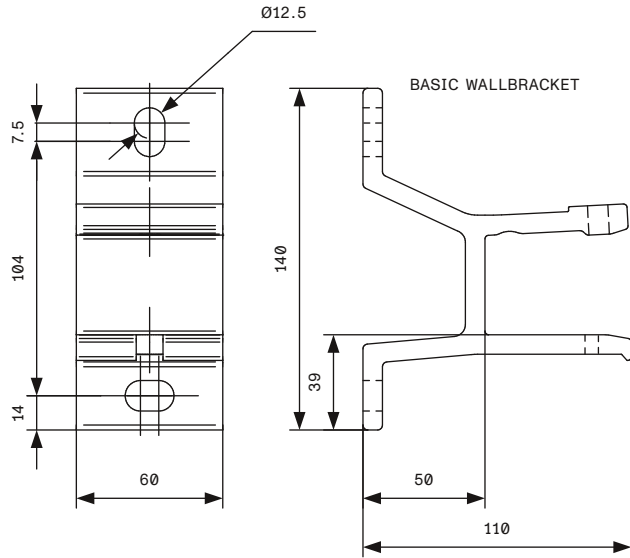

Designer	CS	Drawn	CS	Approved	Weight	$\text{Ø}12.5$	Date	Replaces
					0.0 kg		2020-12-10	
<b>HunterDouglas</b>		Description		FOLDING ARM AWNING		Scale		Sheet
Hunter Douglas Scandinavia AB		Article number		FA45		Drawing number		Rev.
						FA45		1