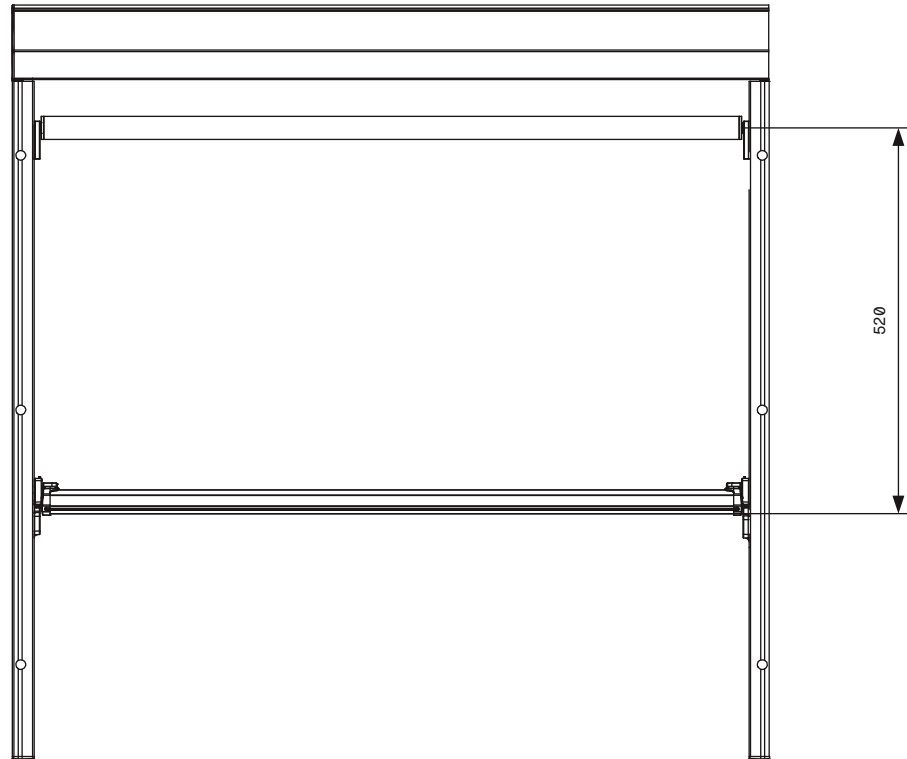

Designer CS	Drawn CS	Approved	Weight 0.0 kg		Date	Replaces
					Scale 1:10	Sheet 1/2
					Drawing number <b>MT100</b>	
Hunter Douglas Scandinavia AB						

All rights reserved. This drawing is the property of Hunter Douglas Scandinavia AB. The drawing may not be copied or multiplied in any way, neither wholly nor in part. It may not be submitted for perusal, or in any way shared with third parties without the written consent of Hunter Douglas Scandinavia AB.