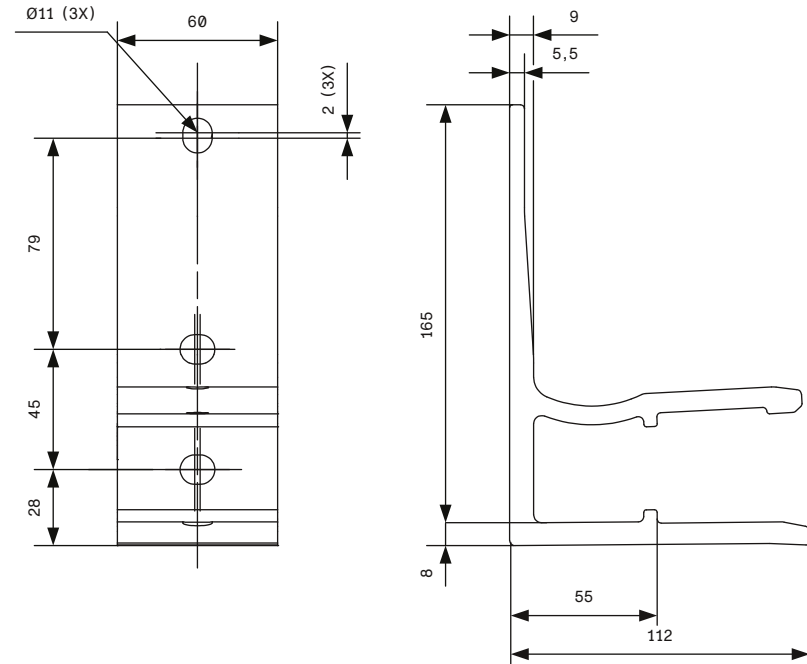

VIKT Från ca 43.5 kg  
Nedrullningsbar kappa: +4.7 kg/m

TILLVAL Nedrullningsbar kappa, Takprofil,  
Teleskopstag, LED-kit och Kvartsvärmare

WALLBRACKET

All rights reserved. This drawing is the property of Hunter Douglas Scandinavia AB. The drawing may not be copied or multiplied in any way, neither wholly nor in part. It may not be submitted for perusal, or in any way shared with third parties without the written consent of Hunter Douglas Scandinavia AB.