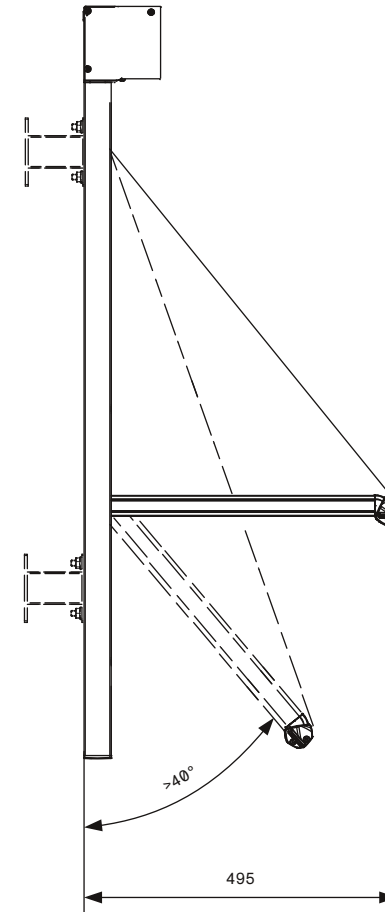

All rights reserved. This drawing is the property of Hunter Douglas Scandinavia AB. The drawing may not be copied or multiplied in any way, neither wholly nor in part. It may not be submitted for perusal, or in any way shared with third parties without the written consent of Hunter Douglas Scandinavia AB.

Designer CS	Drawn CS	Approved	Weight 0.0 kg		Date	Replaces
HunterDouglas		Description	Scale 1:10		Sheet 1/2	
Hunter Douglas Scandinavia AB		Article number	Drawing number MT100		Rev. 1