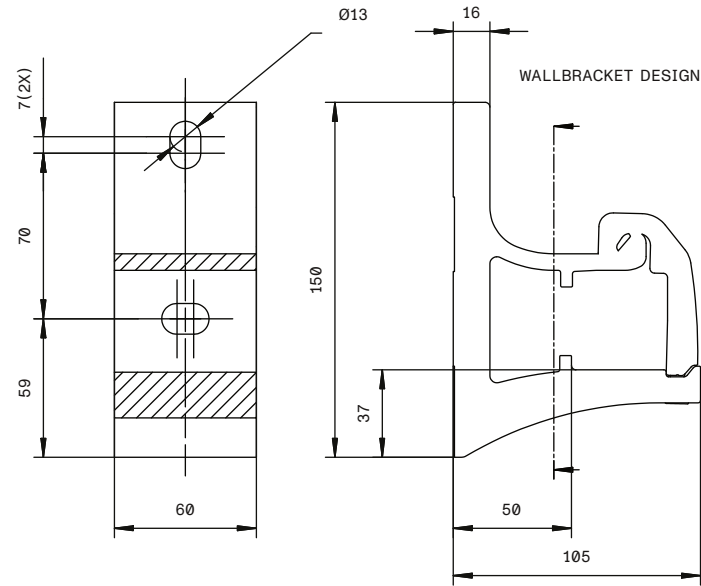

Designer CS	Drawn CS	Approved	Weight N/A		Date	Replaces
<b>HunterDouglas</b>		Description <b>FOLDING ARM AWNING</b>			Scale <b>1:2</b>	Sheet <b>1/2</b>
Hunter Douglas Scandinavia AB		Article number <b>FA42</b>			Drawing number <b>FA42</b>	Rev. <b>1</b>