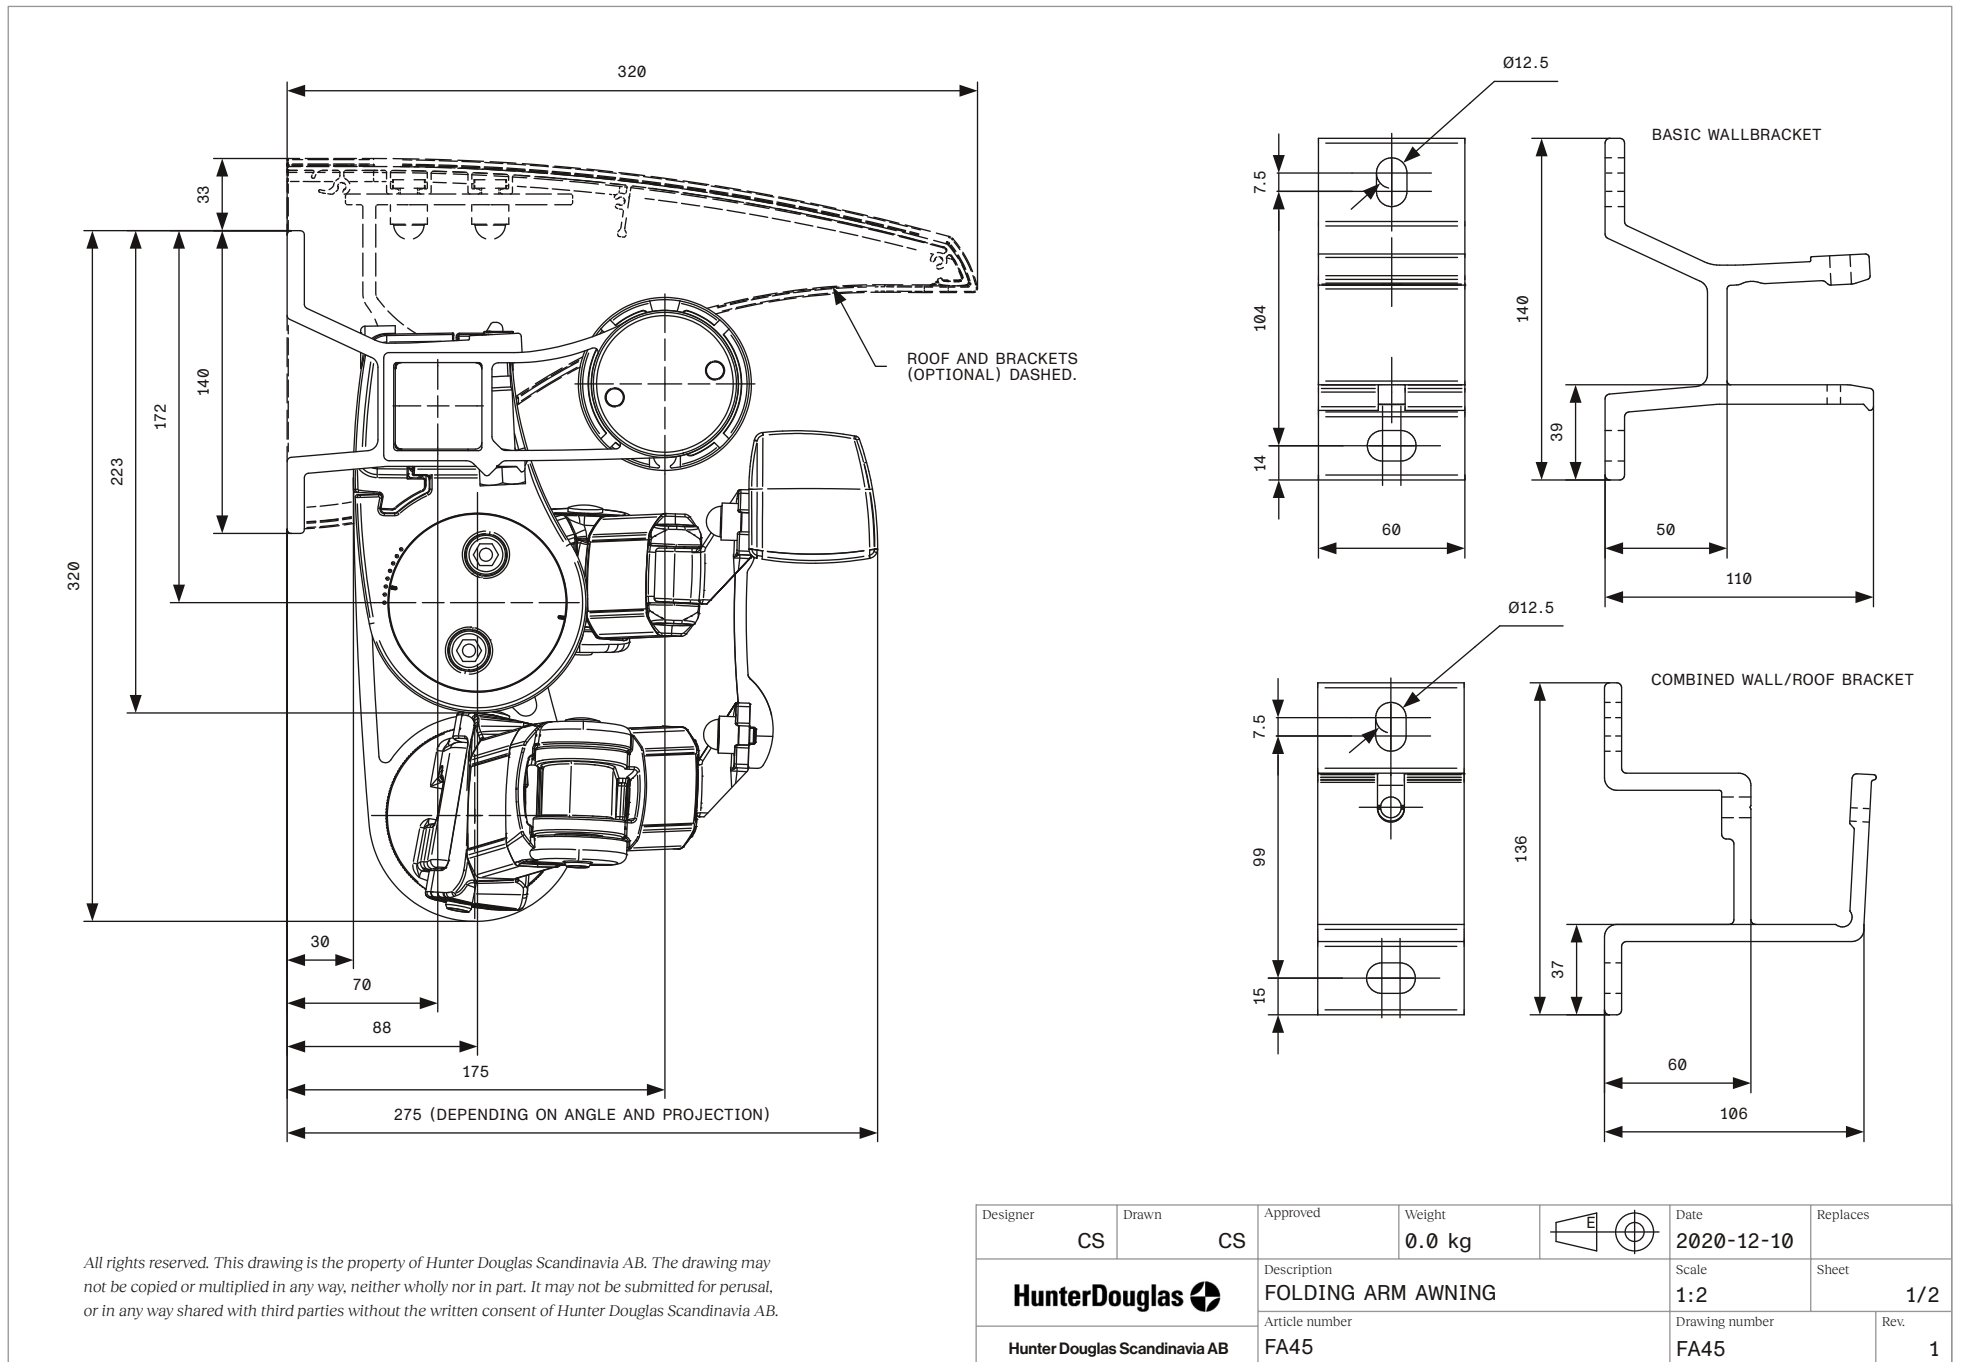

All rights reserved. This drawing is the property of Hunter Douglas Scandinavia AB. The drawing may not be copied or multiplied in any way, neither wholly nor in part. It may not be submitted for perusal, or in any way shared with third parties without the written consent of Hunter Douglas Scandinavia AB.

Designer	CS	Drawn	CS	Approved	Weight	$\text{Ø}12.5$	Date	Replaces
					0.0 kg		2020-12-10	
HunterDouglas		Description		FOLDING ARM AWNING		Scale		Sheet
Hunter Douglas Scandinavia AB		Article number		FA45		Drawing number		Rev.
						FA45		1