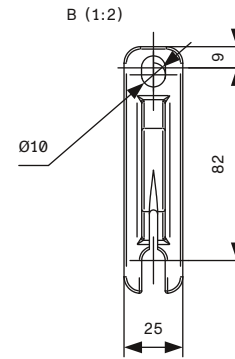

All rights reserved. This drawing is the property of Hunter Douglas Scandinavia AB. The drawing may not be copied or multiplied in any way, neither wholly nor in part. It may not be submitted for perusal, or in any way shared with third parties without the written consent of Hunter Douglas Scandinavia AB.

Designer CS	Drawn CS	Approved	Weight 2.0 kg		Date 2023-04-27	Replaces
HunterDouglas		Description DROP ARM AWNING			Scale 1:10	Sheet 2:2
Hunter Douglas Scandinavia AB		Article number DA52 W 71.2902/71.5202 BRACKET			Drawing number DA50	Rev. 1