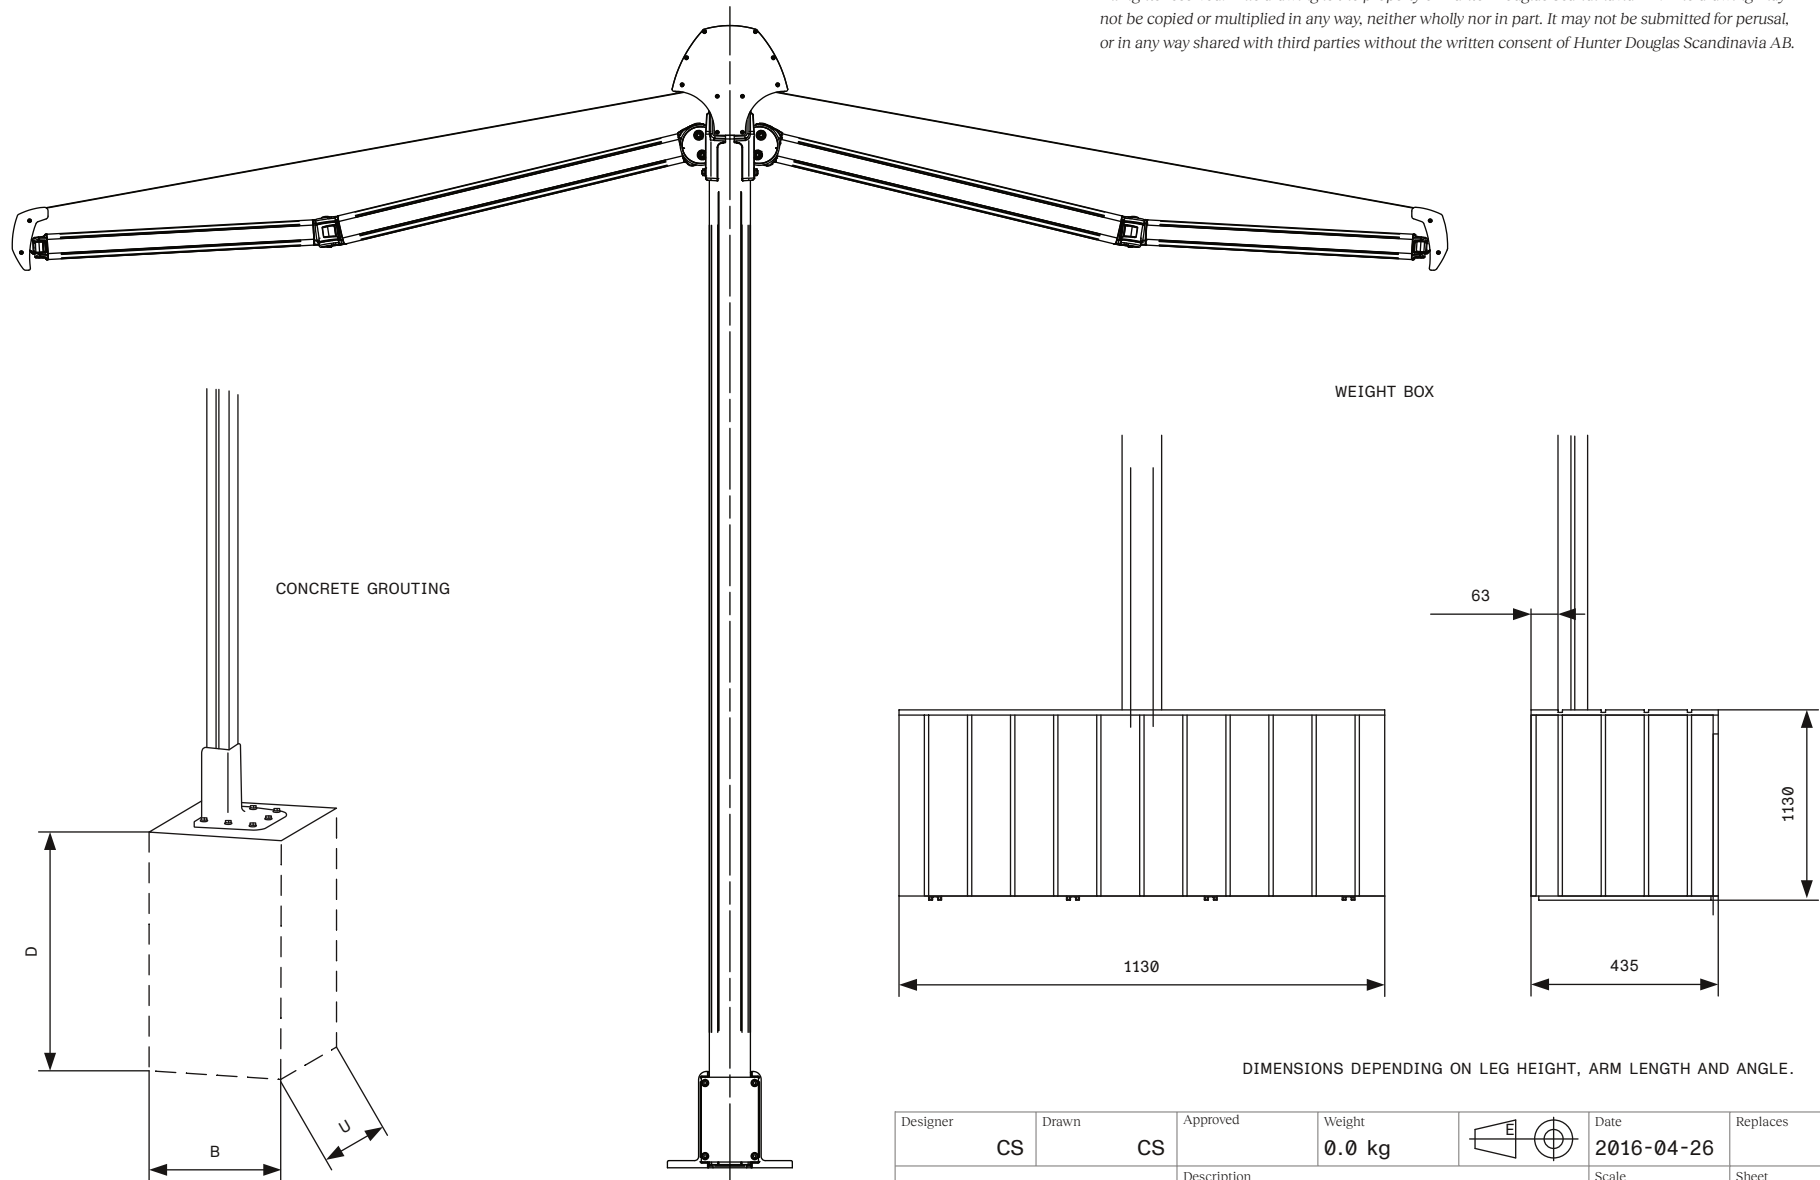

Designer CS	Drawn CS	Approved	Weight 0.0 kg		Date 2016-04-26	Replaces
<b>HunterDouglas</b>		Description FREE STANDING FOLDING ARM AWNING			Scale 1:10	Sheet 2/2
Hunter Douglas Scandinavia AB		Article number FA92 DUO			Drawing number FA92 DUO	Rev. 1