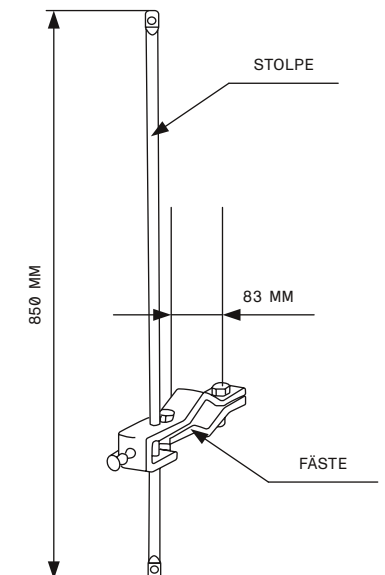

BALKONGSKYDD

Integritet, solskydd, vindskydd, bullerdämpning och förbättrad säkerhet för både människor och husdjur.

Ett balkongskydd erbjuder en rad fördelar för både komfort och säkerhet på din balkong. Här är några av fördelarna med att installera ett balkongskydd:

Integritet: Ett balkongskydd ger dig och din familj avskildhet från nyfikna blickar. Det skapar en skyddande barriär mellan din balkong och omgivande utrymmen, vilket gör det möjligt för dig att koppla av och njuta av din utomhusyta utan att känna dig iakttagen.

Solskydd: Balkongskydd kan hjälpa till att blockera direkt solljus och minska solens intensitet på din balkong. Detta kan vara särskilt fördelaktigt under de varmare månaderna när solstrålarna kan vara bländande och överväldigande. Genom att minska exponeringen för solen kan ett balkongskydd också bidra till att skydda dig mot skadlig UV-strålning.

Minskad vind och buller: Genom att installera ett balkongskydd kan du minska mängden vind som når din balkong. Detta kan göra utrymmet mer behagligt och skydda mot starka vindbyar som kan vara obehagliga eller till och med farliga. Dessutom fungerar balkongskydd som en ljudbarriär och hjälper till att minska bullret

från omgivningen, vilket skapar en tystare och mer avkopplande utomhusmiljö

Säkerhet för barn och husdjur: Ett balkongskydd kan vara avgörande för att säkerställa säkerheten för barn och husdjur på balkongen. Det hindrar dem från att klättra över eller trilla ner genom balkongräcket. Genom att installera ett säkert balkongskydd kan du ge dig själv och dina kära sinnesfrid och trygghet när de vistas på balkongen.