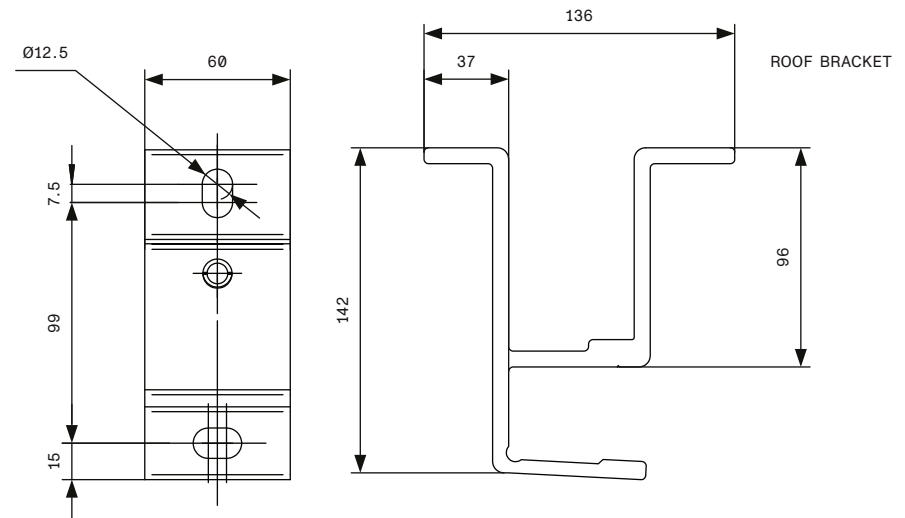

Designer	CS	Drawn	CS	Approved	Weight	$\text{Ø}12.5$	Date	Replaces
					0.0 kg		2020-12-10	
<b>HunterDouglas</b>		Description		FOLDING ARM AWNING		Scale		Sheet
Hunter Douglas Scandinavia AB		Article number		FA45		Drawing number		Rev.
						FA45		1