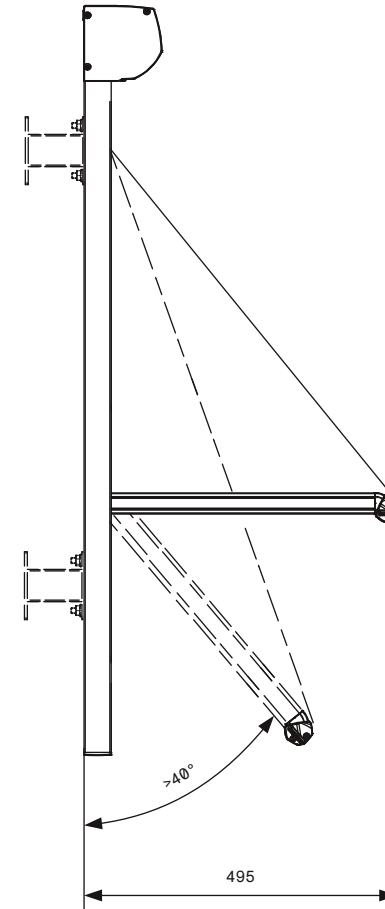

Designer CS	Drawn CS	Approved	Weight 0.0 kg		Date	Replaces
					Scale 1:10	Sheet 1/2
					Drawing number <b>MT100</b>	
Hunter Douglas Scandinavia AB						

All rights reserved. This drawing is the property of Hunter Douglas Scandinavia AB. The drawing may not be copied or multiplied in any way, neither wholly nor in part. It may not be submitted for perusal, or in any way shared with third parties without the written consent of Hunter Douglas Scandinavia AB.