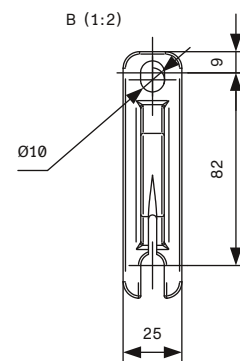

All rights reserved. This drawing is the property of Hunter Douglas Scandinavia AB. The drawing may not be copied or multiplied in any way, neither wholly nor in part. It may not be submitted for perusal, or in any way shared with third parties without the written consent of Hunter Douglas Scandinavia AB.

Designer CS	Drawn CS	Approved	Weight 0.0 kg		Date 2014-05-16	Replaces
HunterDouglas		Description DROP ARM AWNING			Scale 1:10	Sheet 1:1
Hunter Douglas Scandinavia AB		Article number DA45			Drawing number DA45	Rev. 1