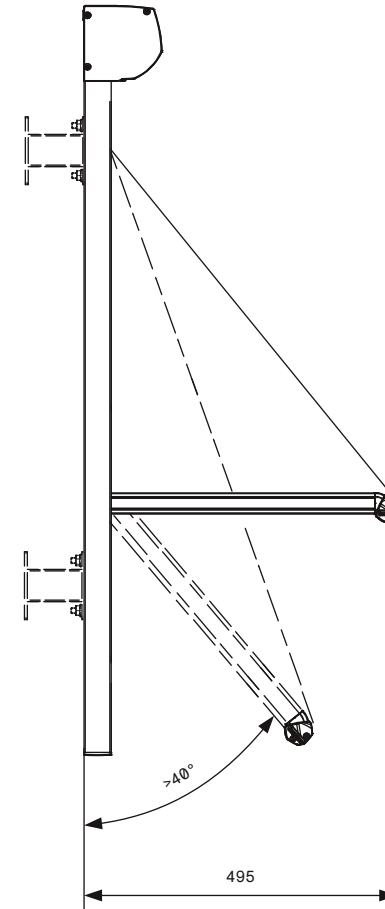

Designer CS	Drawn CS	Approved	Weight 0.0 kg		Date	Replaces
<b>HunterDouglas</b> 		Description	Scale <b>1:10</b>		Sheet <b>1/2</b>	
Hunter Douglas Scandinavia AB		Article number	Drawing number <b>MT100</b>		Rev. <b>1</b>	