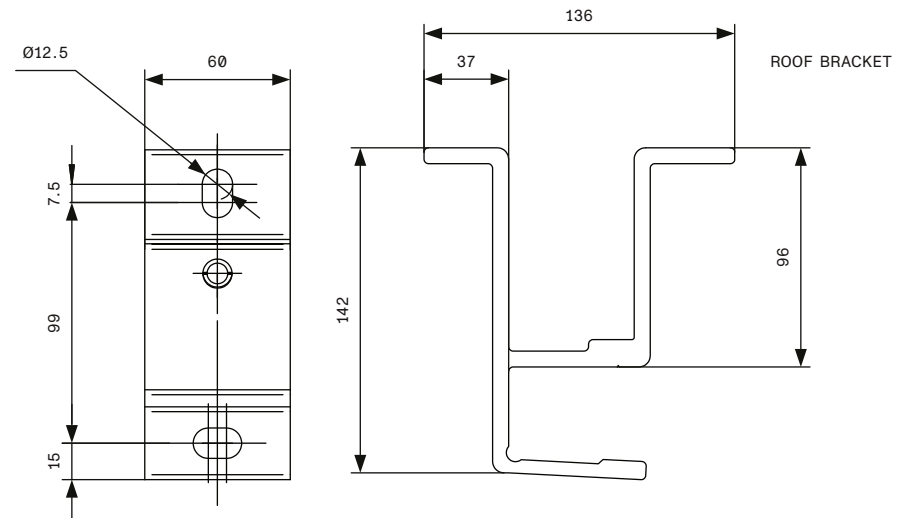

All rights reserved. This drawing is the property of Hunter Douglas Scandinavia AB. The drawing may not be copied or multiplied in any way, neither wholly nor in part. It may not be submitted for perusal, or in any way shared with third parties without the written consent of Hunter Douglas Scandinavia AB.

Designer CS	Drawn CS	Approved	Weight N/A		Date 2012-10-22	Replaces		
HunterDouglas					Scale 1:2	Sheet 2/2		
					Article number Hunter Douglas Scandinavia AB		Drawing number FA48	Rev. 1