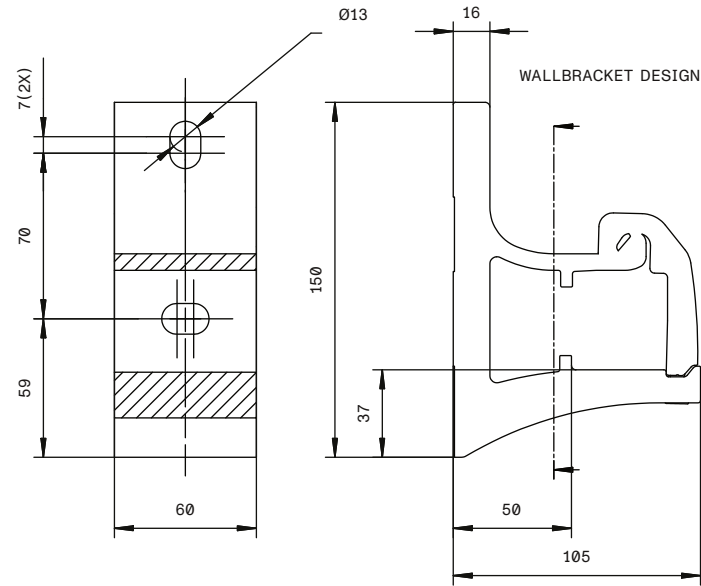

Designer CS	Drawn CS	Approved	Weight 0.0 kg		Date 2020-12-10	Replaces
<b>HunterDouglas</b>		Description <b>FOLDING ARM AWNING</b>			Scale 1:2	Sheet 1/2
Hunter Douglas Scandinavia AB		Article number FA45			Drawing number FA45	Rev. 1