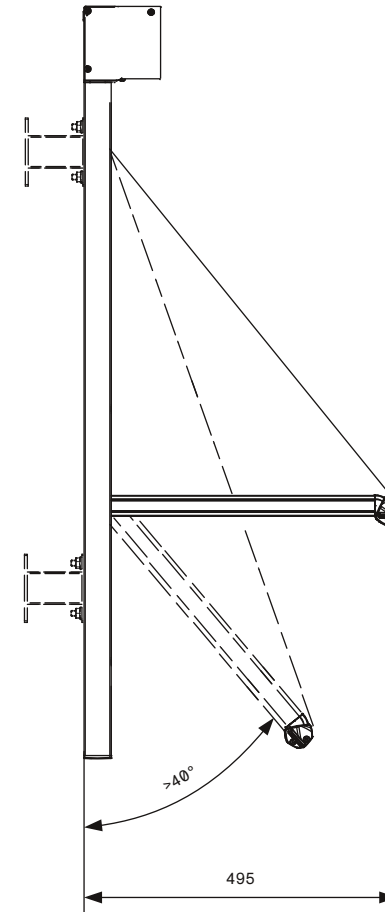

All rights reserved. This drawing is the property of Hunter Douglas Scandinavia AB. The drawing may not be copied or multiplied in any way, neither wholly nor in part. It may not be submitted for perusal, or in any way shared with third parties without the written consent of Hunter Douglas Scandinavia AB.

Designer CS	Drawn CS	Approved	Weight 0.0 kg		Date	Replaces
		Description			Scale 1:10	Sheet 1/2
		Article number			Drawing number MT100	Rev. 1
Hunter Douglas Scandinavia AB