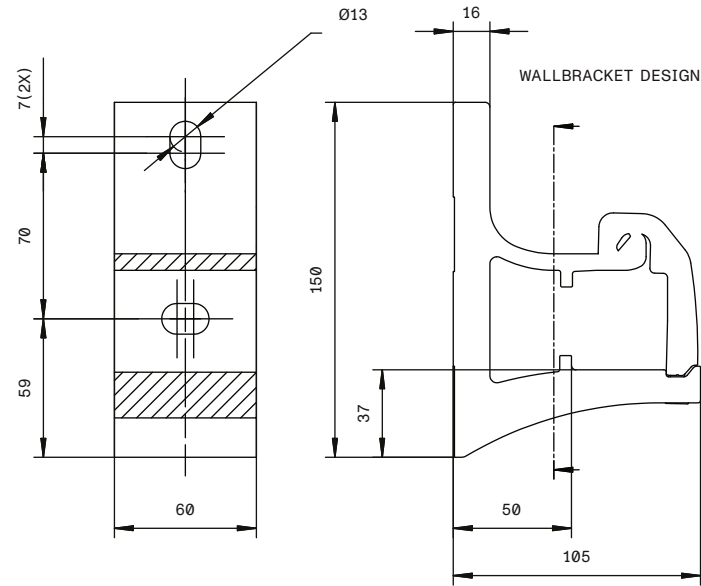

All rights reserved. This drawing is the property of Hunter Douglas Scandinavia AB. The drawing may not be copied or multiplied in any way, neither wholly nor in part. It may not be submitted for perusal, or in any way shared with third parties without the written consent of Hunter Douglas Scandinavia AB.

Designer CS	Drawn CS	Approved	Weight N/A		Date 2012-10-22	Replaces		
HunterDouglas					Scale 1:2	Sheet 2/2		
					Article number Hunter Douglas Scandinavia AB		Drawing number FA48	Rev. 1