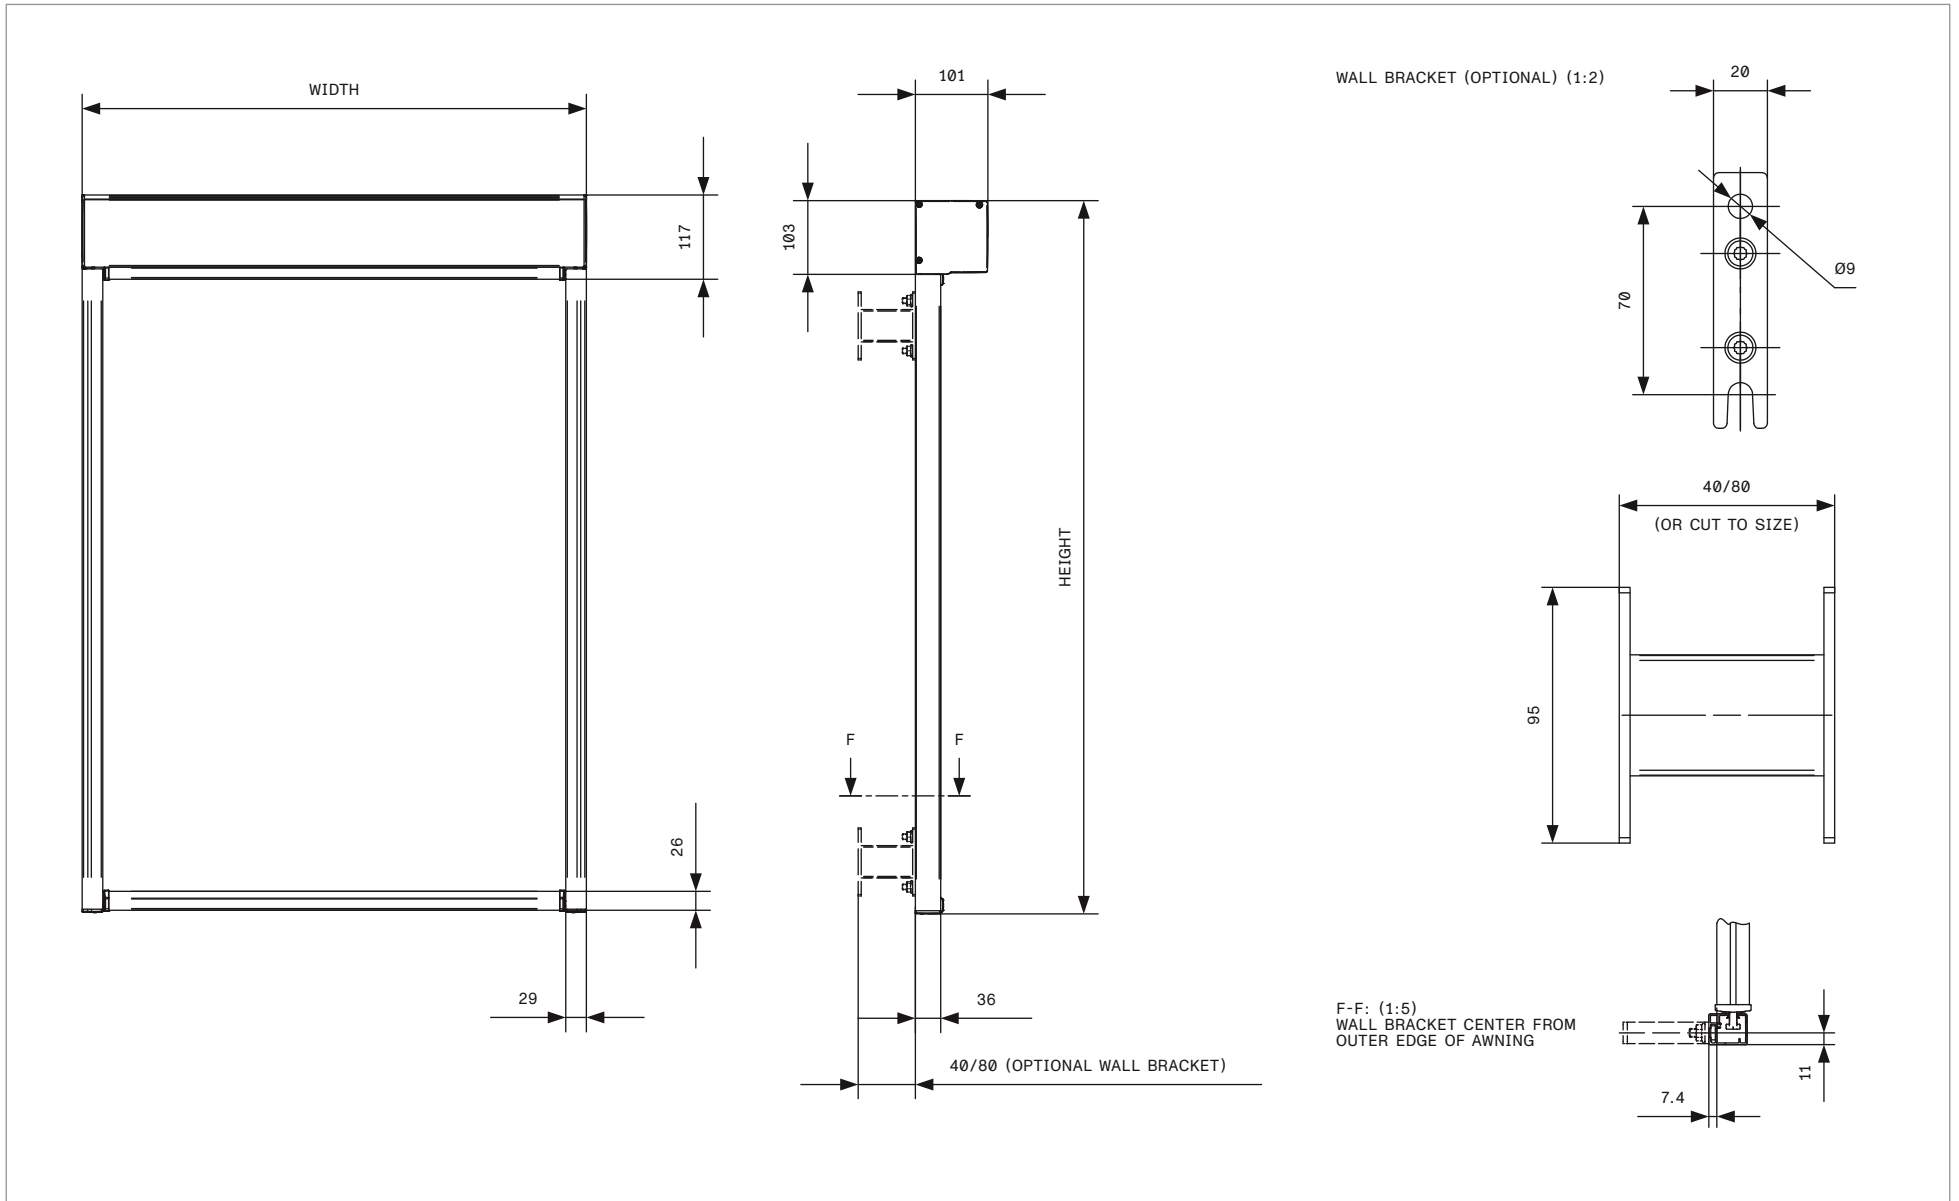

All rights reserved. This drawing is the property of Hunter Douglas Scandinavia AB. The drawing may not be copied or multiplied in any way, neither wholly nor in part. It may not be submitted for perusal, or in any way shared with third parties without the written consent of Hunter Douglas Scandinavia AB.

Designer	CS	Drawn	CS	Approved	Weight		Date	Replaces	
					0.0 kg		2019-01-22		
HunterDouglas							Description	Scale	
							VERTICAL SCREEN AWNING	1:10	
Hunter Douglas Scandinavia AB							Article number	Drawing number	Rev.
							VS100 - STANDARD SCREEN	SCREEN100	1