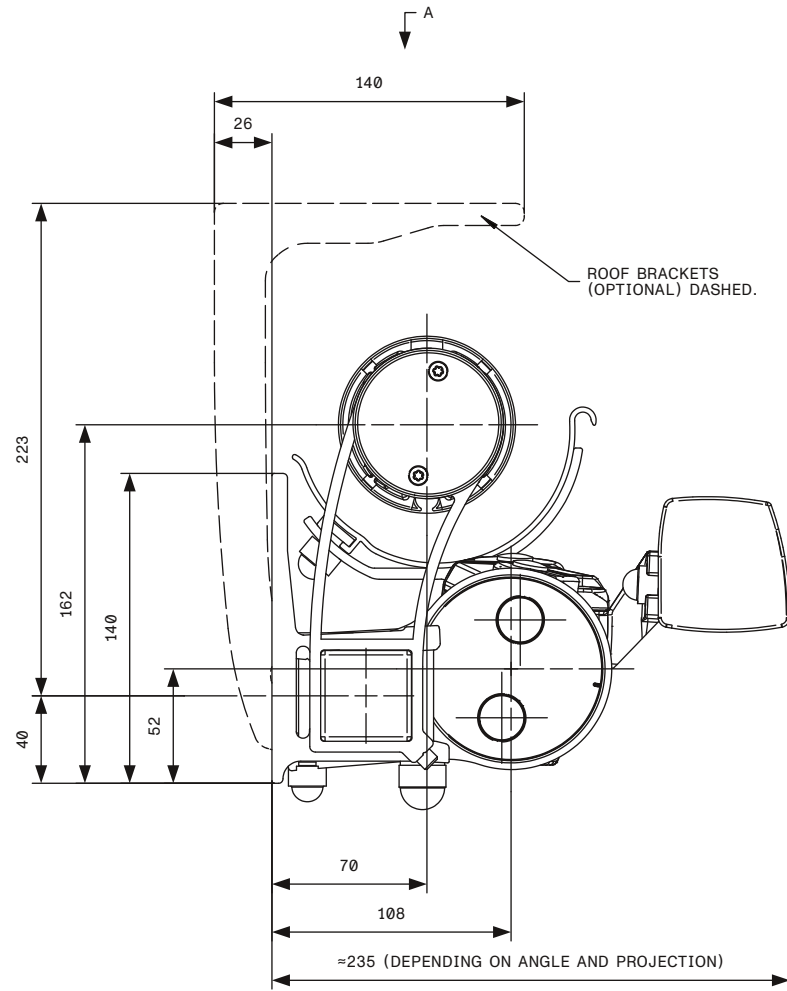

All rights reserved. This drawing is the property of Hunter Douglas Scandinavia AB. The drawing may not be copied or multiplied in any way, neither wholly nor in part. It may not be submitted for perusal, or in any way shared with third parties without the written consent of Hunter Douglas Scandinavia AB.

Designer	Drawn	Approved	Weight		Date	Replaces
-	CS		0.0 kg		2016-03-21	
HunterDouglas		Description			Scale	Sheet
		FOLDING ARM AWNING			1:2	1/1
Hunter Douglas Scandinavia AB		Article number			Drawing number	Rev.
					FA52	1