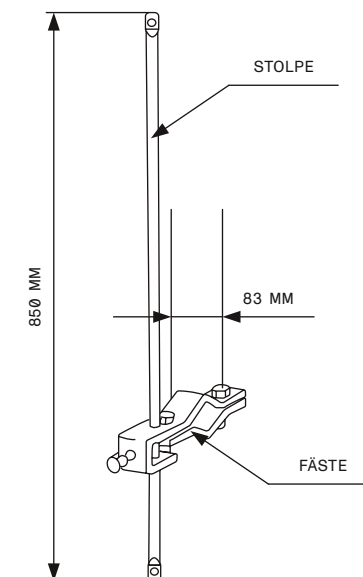

BALKONGSKYDD

Integritet, solskydd, vindskydd, bullerdämpning och förbättrad säkerhet för både människor och husdjur.

Ett balkongskydd erbjuder en rad fördelar för både komfort och säkerhet på din balkong. Här är några av fördelarna med att installera ett balkongskydd:

Integritet: Ett balkongskydd ger dig och din familj avskildhet från nyfikna blickar. Det skapar en skyddande barriär mellan din balkong och omgivande utrymmen, vilket gör det möjligt för dig att koppla av och njuta av din utomhusyta utan att känna dig iakttagen.

Solskydd: Balkongskydd kan hjälpa till att blockera direkt solljus och minska solens intensitet på din balkong. Detta kan vara särskilt fördelaktigt under de varmare månaderna när solstrålarna kan vara bländande och överväldigande. Genom att minska exponeringen för solen kan ett balkongskydd också bidra till att skydda dig mot skadlig UV-strålning.

Minskad vind och buller: Genom att installera ett balkongskydd kan du minska mängden vind som når din balkong. Detta kan göra utrymmet mer behagligt och skydda mot starka vindbyar som kan vara obehagliga eller till och med farliga. Dessutom fungerar balkongskydd som en ljudbarriär och hjälper till att minska bullret

från omgivningen, vilket skapar en tystare och mer avkopplande utomhusmiljö

Säkerhet för barn och husdjur: Ett balkongskydd kan vara avgörande för att säkerställa säkerheten för barn och husdjur på balkongen. Det hindrar dem från att klättra över eller trilla ner genom balkongräcket. Genom att installera ett säkert balkongskydd kan du ge dig själv och dina kära sinnesfrid och trygghet när de vistas på balkongen.