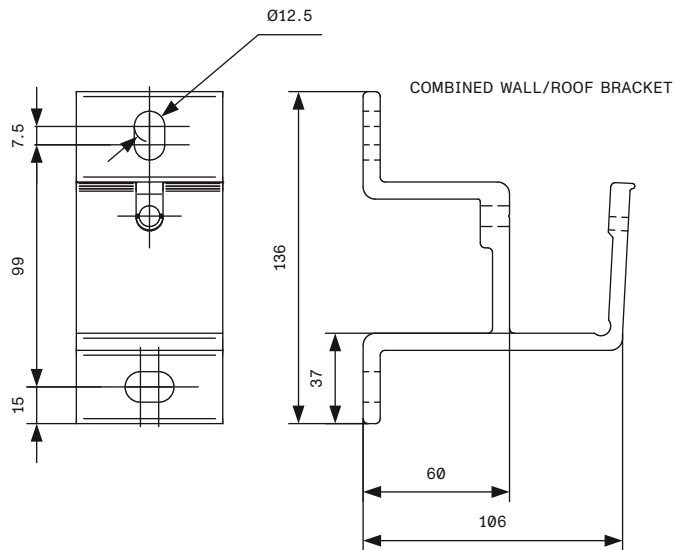

All rights reserved. This drawing is the property of Hunter Douglas Scandinavia AB. The drawing may not be copied or multiplied in any way, neither wholly nor in part. It may not be submitted for perusal, or in any way shared with third parties without the written consent of Hunter Douglas Scandinavia AB.

Designer CS	Drawn CS	Approved	Weight N/A		Date 2012-10-22	Replaces		
HunterDouglas					Scale 1:2	Sheet 2/2		
					Article number Hunter Douglas Scandinavia AB		Drawing number FA48	Rev. 1