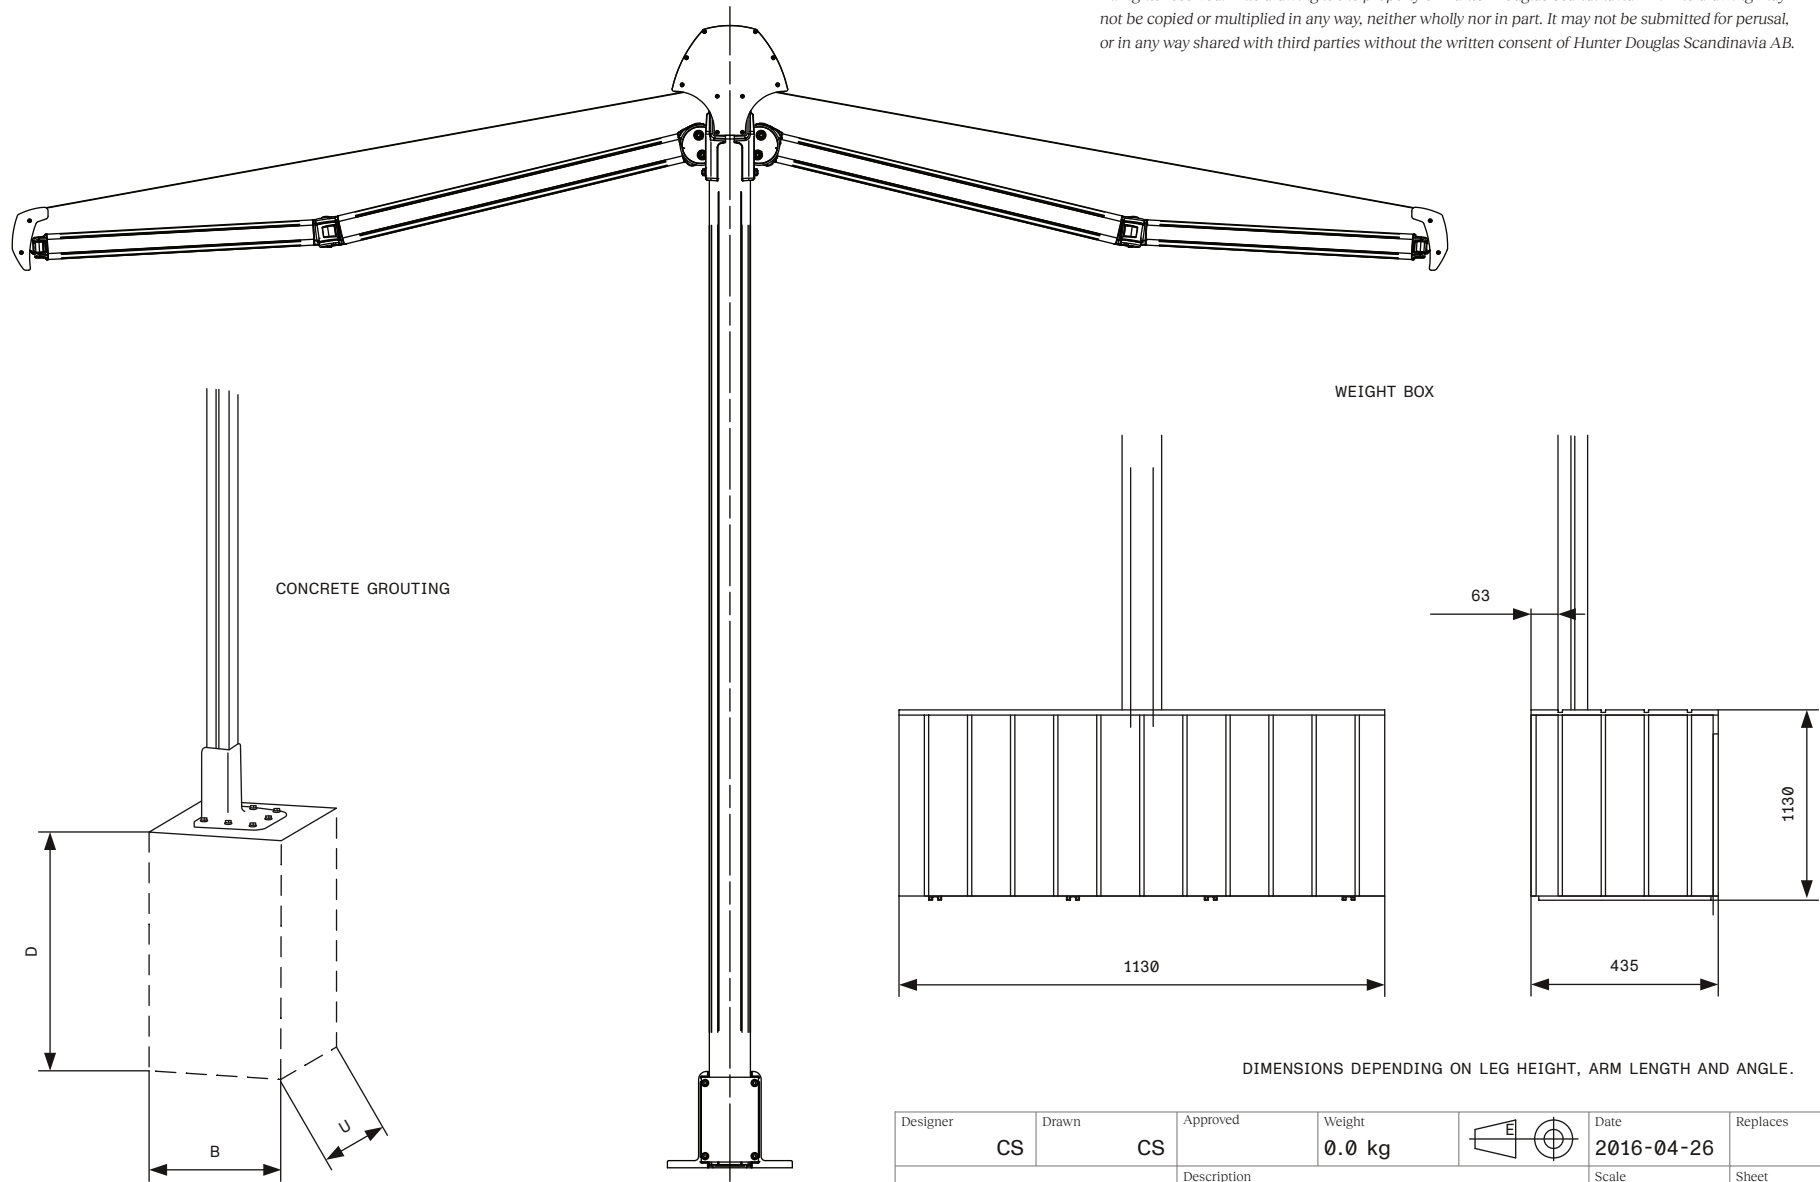

Designer CS	Drawn CS	Approved	Weight 0.0 kg		Date 2016-04-26	Replaces
<b>HunterDouglas</b>		Description FREE STANDING FOLDING ARM AWNING			Scale 1:10	Sheet 2/2
Hunter Douglas Scandinavia AB		Article number FA92 DUO			Drawing number FA92 DUO	Rev. 1