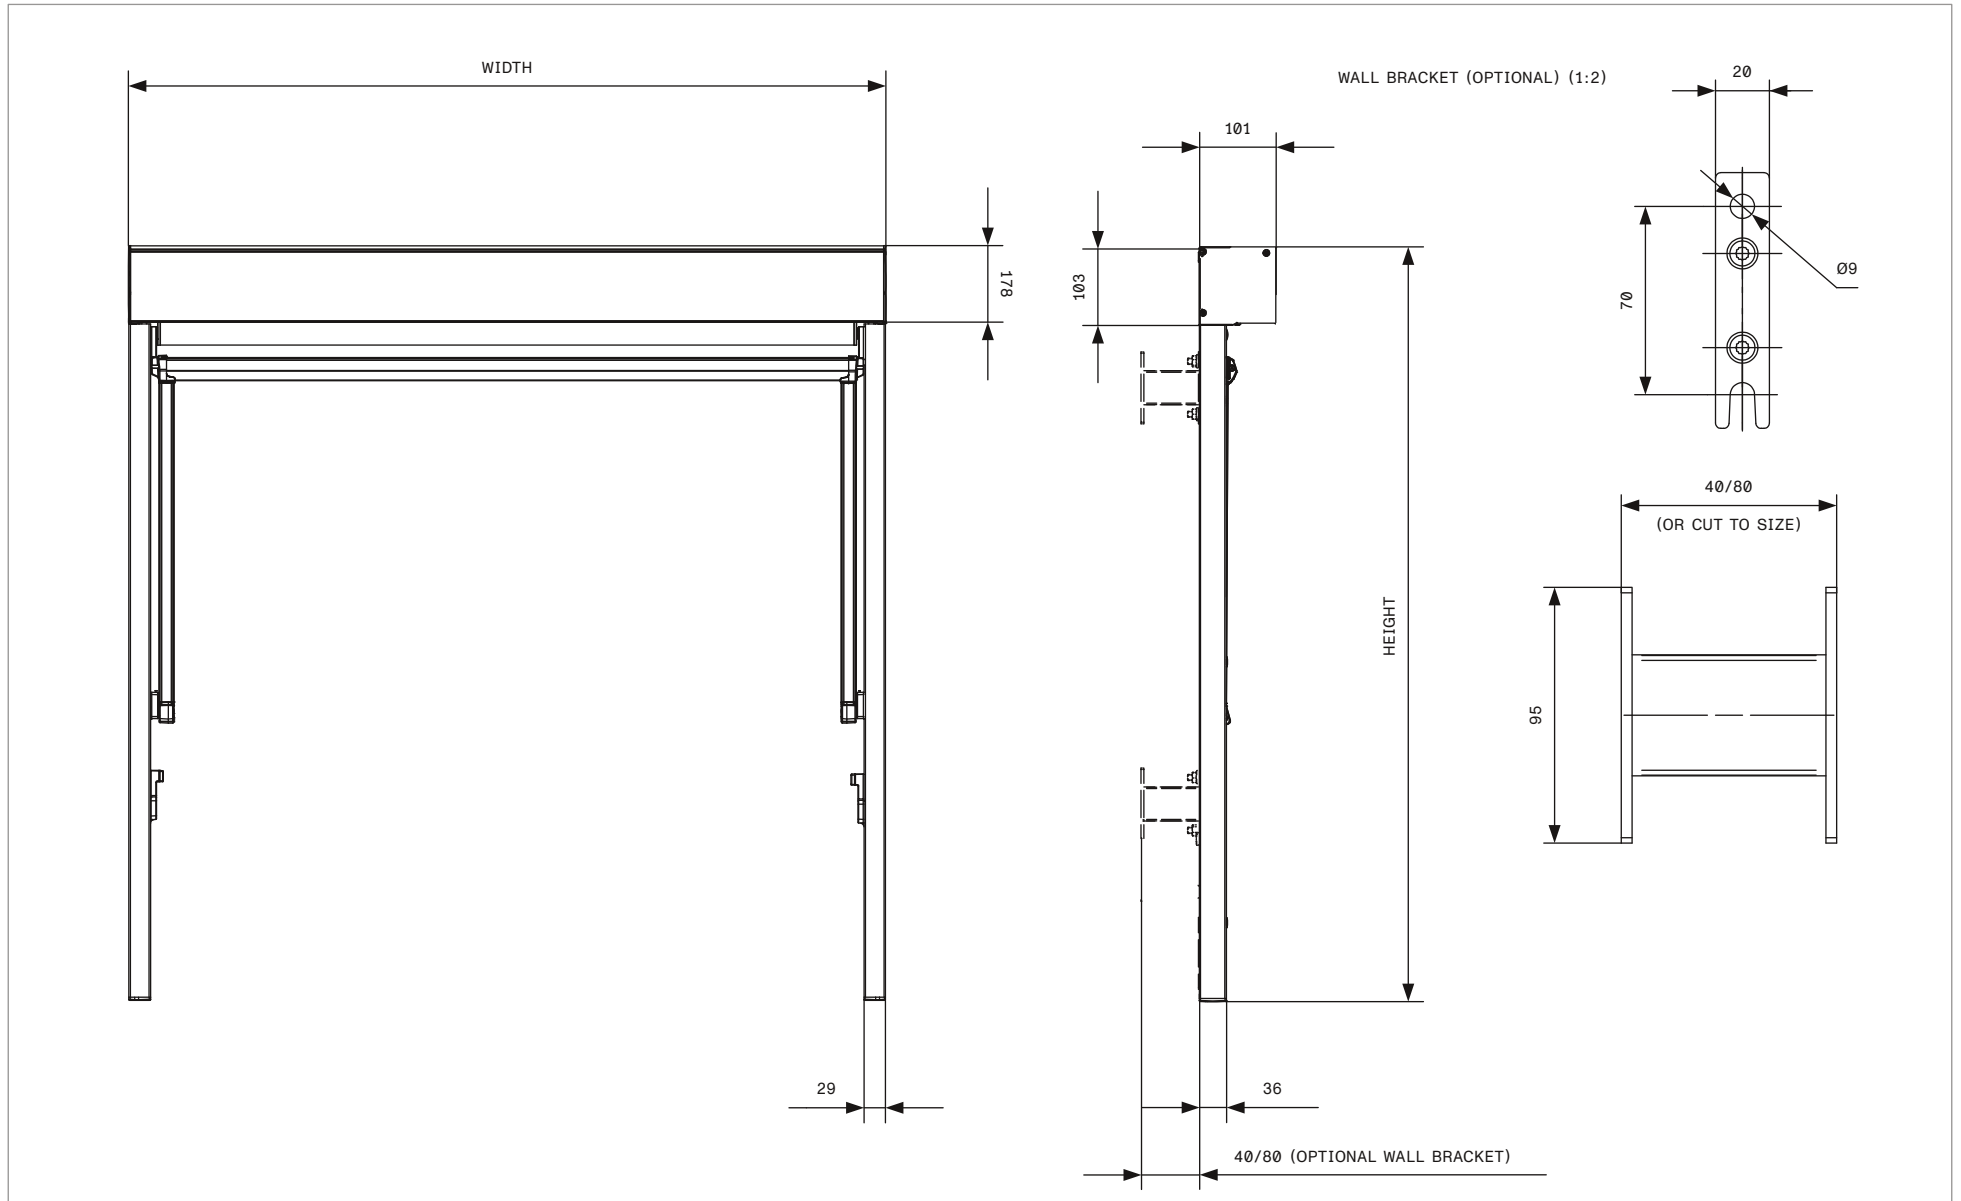

All rights reserved. This drawing is the property of Hunter Douglas Scandinavia AB. The drawing may not be copied or multiplied in any way, neither wholly nor in part. It may not be submitted for perusal, or in any way shared with third parties without the written consent of Hunter Douglas Scandinavia AB.

Designer CS	Drawn CS	Approved	Weight 0.0 kg		Date	Replaces		
					Scale 1:10	Sheet 1/2		
					Article number Hunter Douglas Scandinavia AB		Drawing number MT100	Rev. 1