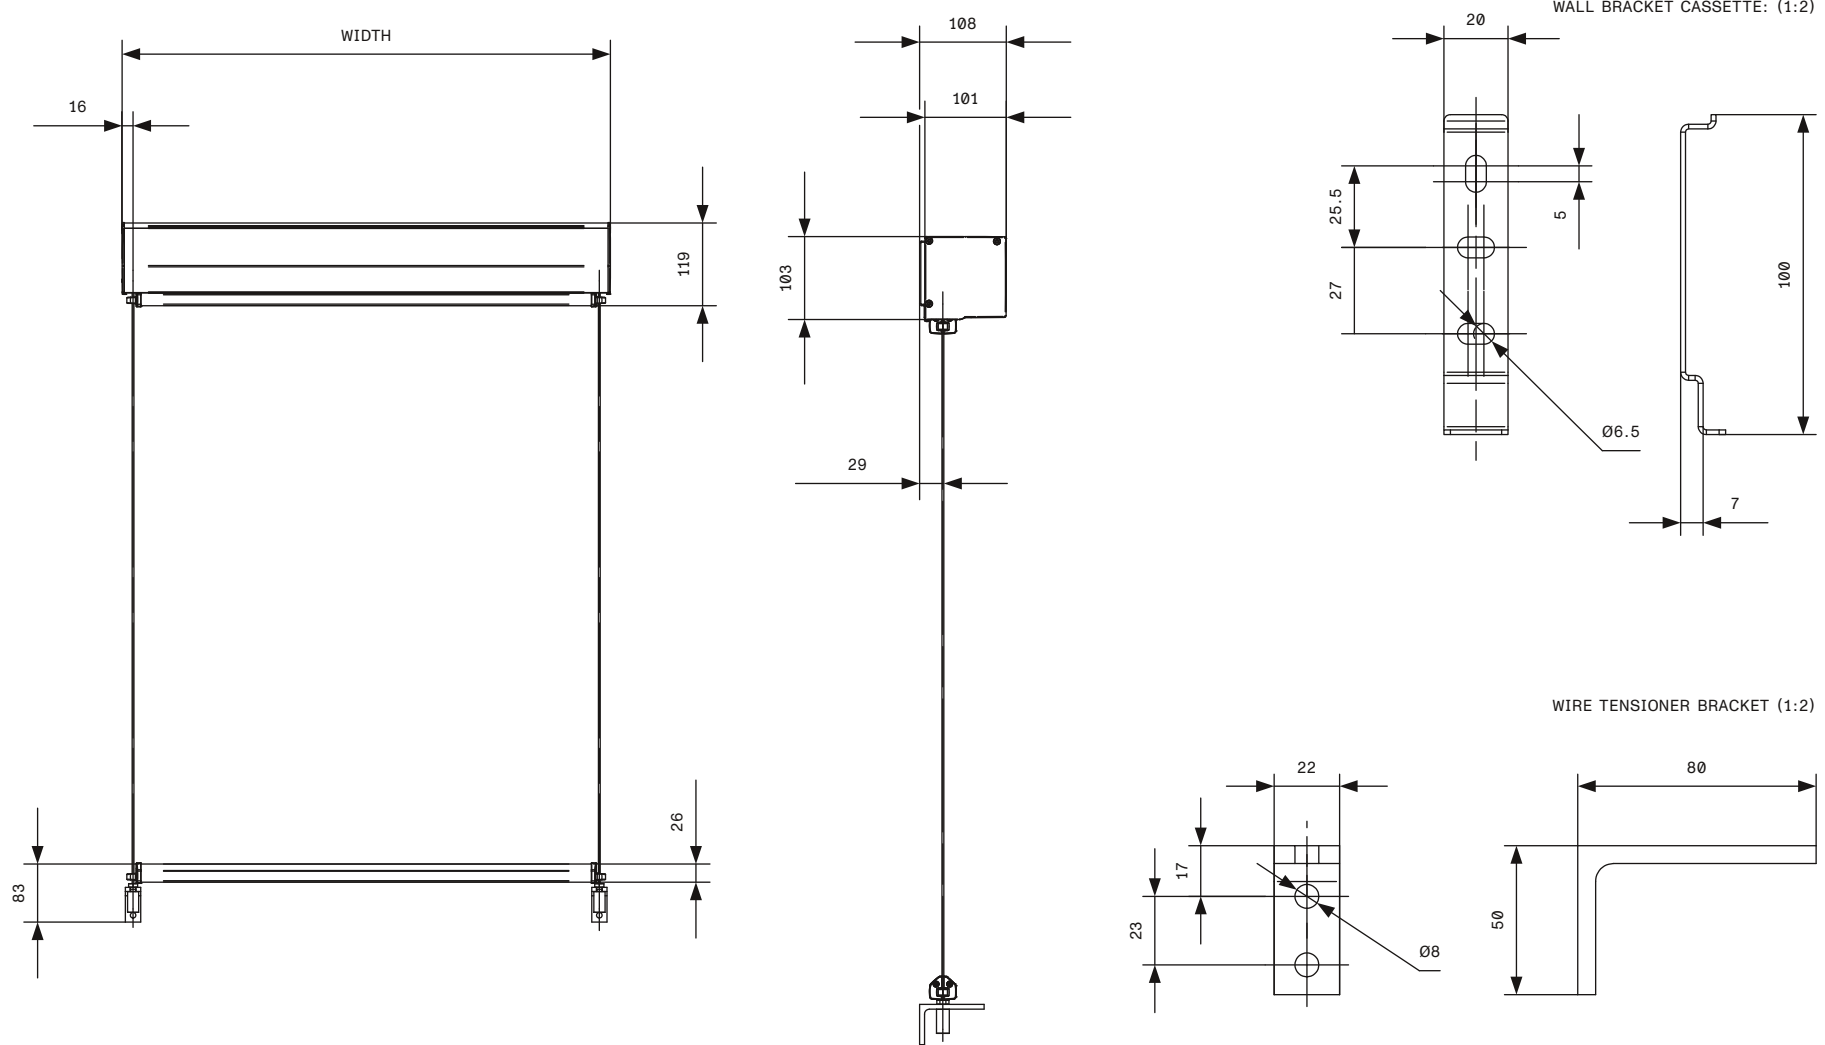

All rights reserved. This drawing is the property of Hunter Douglas Scandinavia AB. The drawing may not be copied or multiplied in any way, neither wholly nor in part. It may not be submitted for perusal, or in any way shared with third parties without the written consent of Hunter Douglas Scandinavia AB.

Designer CS	Drawn CS	Approved	Weight 0.0 kg		Date 2019-01-22	Replaces
HunterDouglas		Description VERTICAL SCREEN AWNING			Scale 1:10	
Hunter Douglas Scandinavia AB		Article number VS100 - WIRE SCREEN			Drawing number SCREEN100	Rev. 1