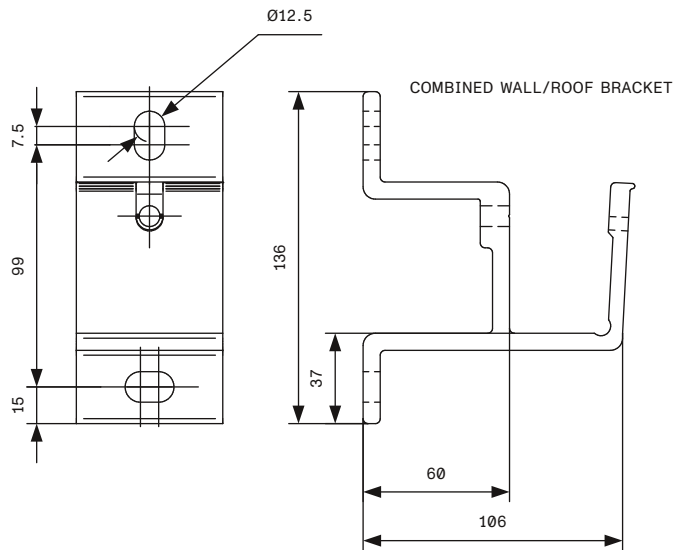

Designer CS	Drawn CS	Approved	Weight 0.0 kg		Date 2020-12-17	Replaces
<b>HunterDouglas</b>		Description <b>FOLDING ARM AWNING</b>			Scale 1:2	Sheet 1/2
Hunter Douglas Scandinavia AB		Article number FA46			Drawing number FA46	Rev. 1