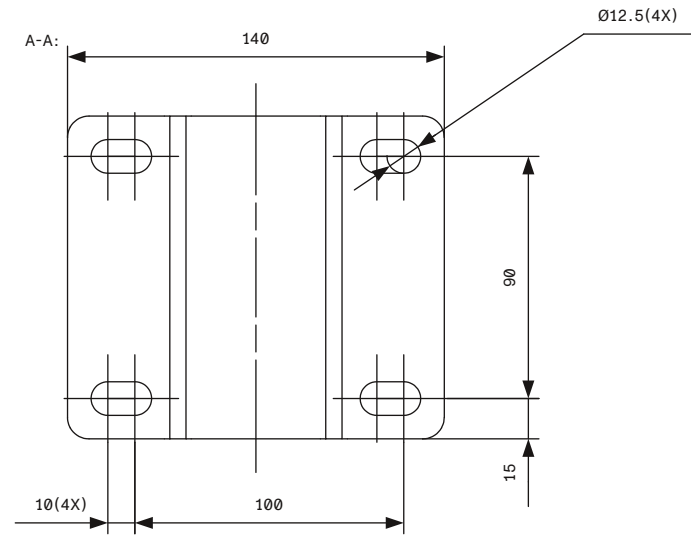

VIKT Från ca 51.0 kg exklusive monteringskonsol kit vägg

TILLVAL Dekorelement i kontrastfärg

All rights reserved. This drawing is the property of Hunter Douglas Scandinavia AB. The drawing may not be copied or multiplied in any way, neither wholly nor in part. It may not be submitted for perusal, or in any way shared with third parties without the written consent of Hunter Douglas Scandinavia AB.