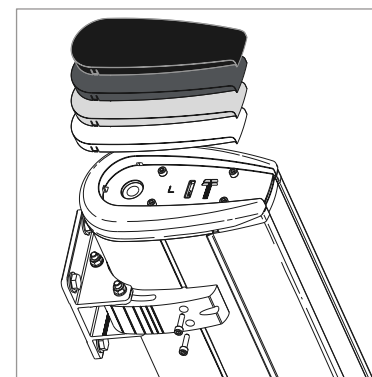

FA64 HELKASSETT

En mycket attraktiv helkassett som ger ett stilfullt intryck.

FA64 terrassmarkis är en mycket attraktiv helkassett som ger ett stilfullt intryck och lämpar sig väl för exempelvis terrasser, balkonger och restauranger. Utmärkande drag för FA64 serien är den designade helkassetten som skyddar duk och mekanism mot regn och smuts.

Armarna är utrustade med Dyneema®-band över både knäled och axelled för ökad stabilitet. Extra kraftiga fjädrar ger en

utmärkt dukspänning. Armkomponenterna är tillverkade av pressgjutet aluminium och armprofilerna av strängpressat aluminium.

Utvändig eller Invändig manövrering med motor. Motorn kan kompletteras med automatiska styrningar, t ex fjärrkontroll eller sol- och vindautomatik.

SPECIFIKATIONER

4.0

MAX UTFALL (METER)

7.0*

MAX BREDD (METER)

5° - 40°

LUTNINGSVINKEL

51.0

VIKT FRÅN CA (KG)

2**

VINDKLASS

*6.0 m vid 4.0 m utfall

** Vid utfall 4.0 m, vindklass 1

STATIVFÄRG

* Markisstativet med detaljer finns som standard i 3 färger: Vit 0001 (RAL9010), silver 0182 och svart 0914 (0049 för plastdetaljer). Med lite längre leveranstid och pristillägg kan man få stativet i vilken RAL-färg man vill. Detta för att match markisen med husets färg.

TILLVAL

Dekorelementen finns i 4 olika färger vit, grå, grafit och svart. Färgerna går att kombinera med stativfärgen för att ge en snygg kontrast.