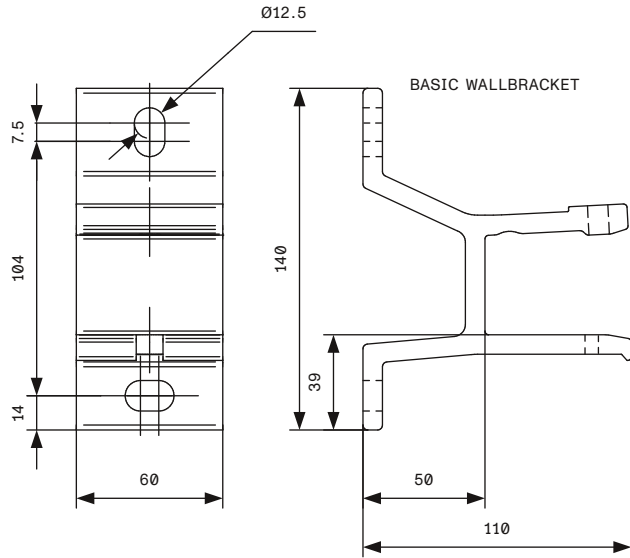

Designer CS	Drawn CS	Approved	Weight 0.0 kg		Date 2020-12-10	Replaces
<b>HunterDouglas</b>		Description <b>FOLDING ARM AWNING</b>			Scale 1:2	Sheet 1/2
Hunter Douglas Scandinavia AB		Article number FA45			Drawing number FA45	Rev. 1