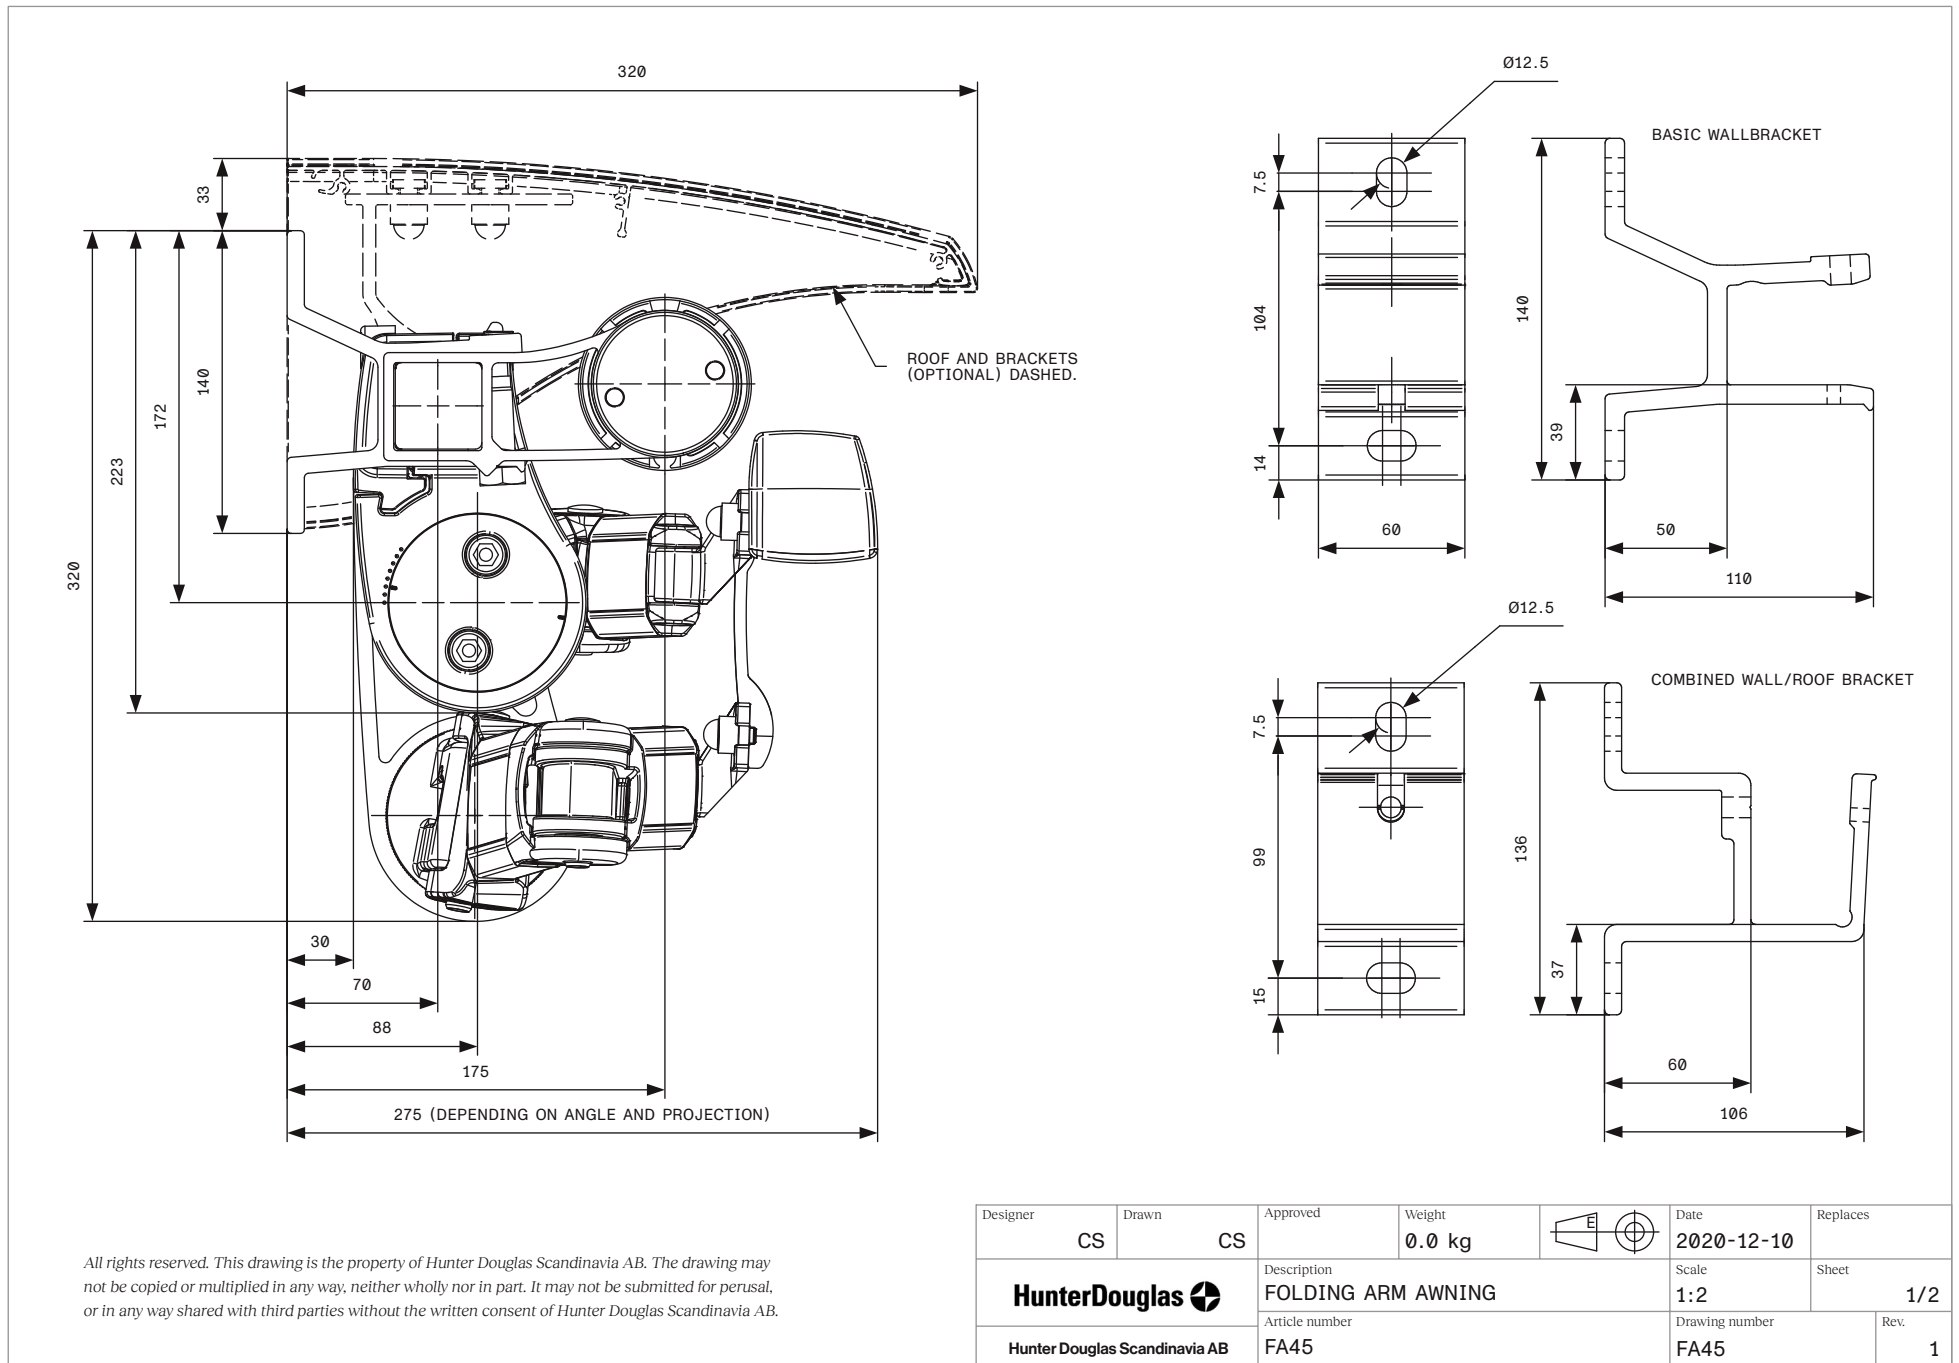

All rights reserved. This drawing is the property of Hunter Douglas Scandinavia AB. The drawing may not be copied or multiplied in any way, neither wholly nor in part. It may not be submitted for perusal, or in any way shared with third parties without the written consent of Hunter Douglas Scandinavia AB.

Designer CS	Drawn CS	Approved	Weight 0.0 kg		Date 2020-12-10	Replaces
HunterDouglas		Description FOLDING ARM AWNING			Scale 1:2	Sheet 1/2
Hunter Douglas Scandinavia AB		Article number FA45			Drawing number FA45	Rev. 1