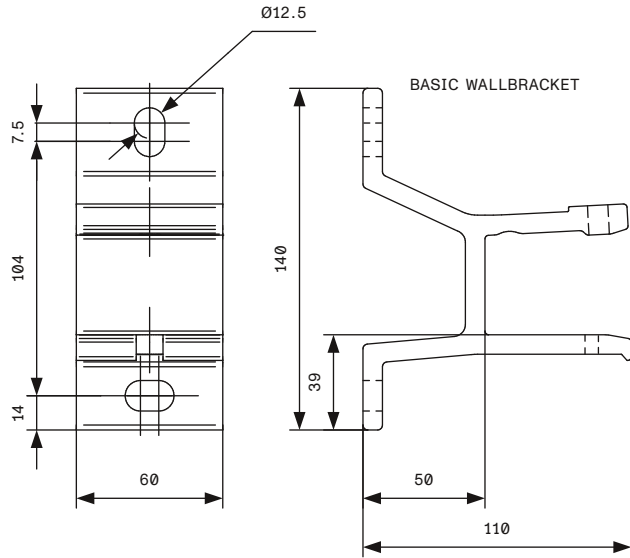

All rights reserved. This drawing is the property of Hunter Douglas Scandinavia AB. The drawing may not be copied or multiplied in any way, neither wholly nor in part. It may not be submitted for perusal, or in any way shared with third parties without the written consent of Hunter Douglas Scandinavia AB.

Designer CS	Drawn CS	Approved	Weight N/A		Date 2012-10-22	Replaces		
HunterDouglas					Scale 1:2	Sheet 2/2		
					Article number Hunter Douglas Scandinavia AB		Drawing number FA48	Rev. 1