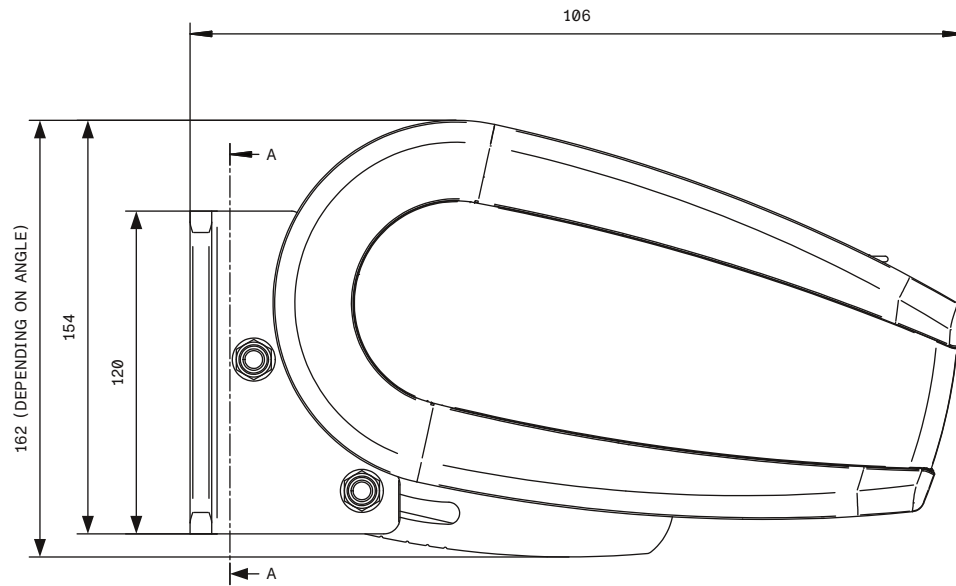

VIKT Från ca 51.0 kg exklusive monteringskonsol kit vägg

TILLVAL Dekorelement i kontrastfärg

All rights reserved. This drawing is the property of Hunter Douglas Scandinavia AB. The drawing may not be copied or multiplied in any way, neither wholly nor in part. It may not be submitted for perusal, or in any way shared with third parties without the written consent of Hunter Douglas Scandinavia AB.