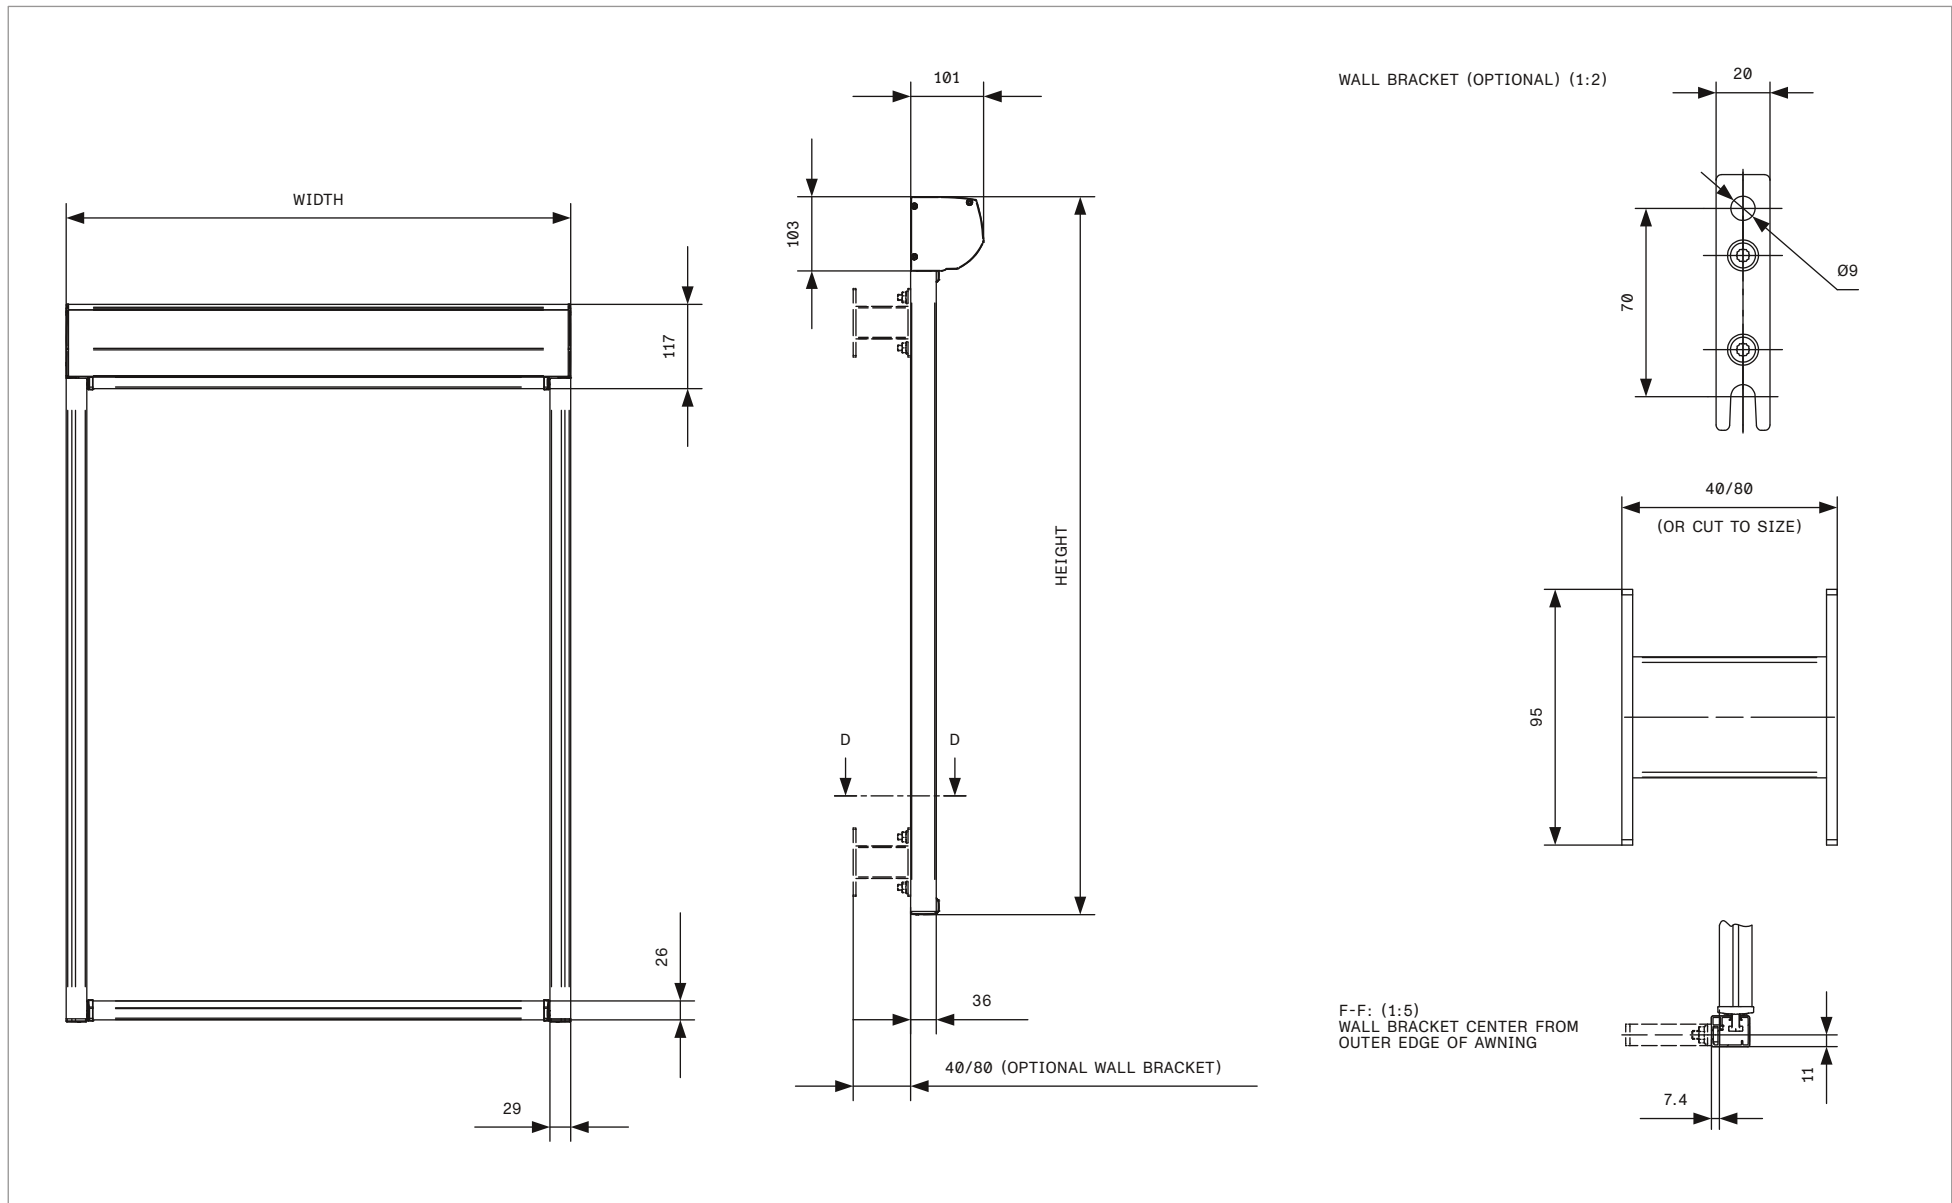

Designer CS	Drawn CS	Approved	Weight 0.0 kg		Date 2016-01-14	Replaces
<b>HunterDouglas</b> 		Description <b>VERTICAL SCREEN AWNING</b>			Scale <b>1:5</b>	Scale <b>1:1</b>
Article number <b>Hunter Douglas Scandinavia AB</b>					Drawing number <b>VS22</b>	Rev. <b>1</b>