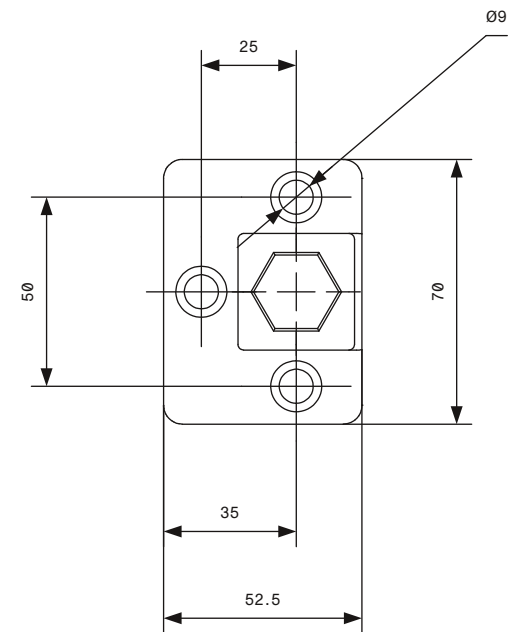

FOOTPLATE (TOP/BOTTOM)

All rights reserved. This drawing is the property of Hunter Douglas Scandinavia AB. The drawing may not be copied or multiplied in any way, neither wholly nor in part. It may not be submitted for perusal, or in any way shared with third parties without the written consent of Hunter Douglas Scandinavia AB.

Designer CS	Drawn CS	Approved	Weight 0.0 kg		Date 2020-12-09	Replaces
HunterDouglas		Description BALCONY AWNING			Scale 1:10	Sheet 1/1
Hunter Douglas Scandinavia AB					Article number BC26	Rev. 1