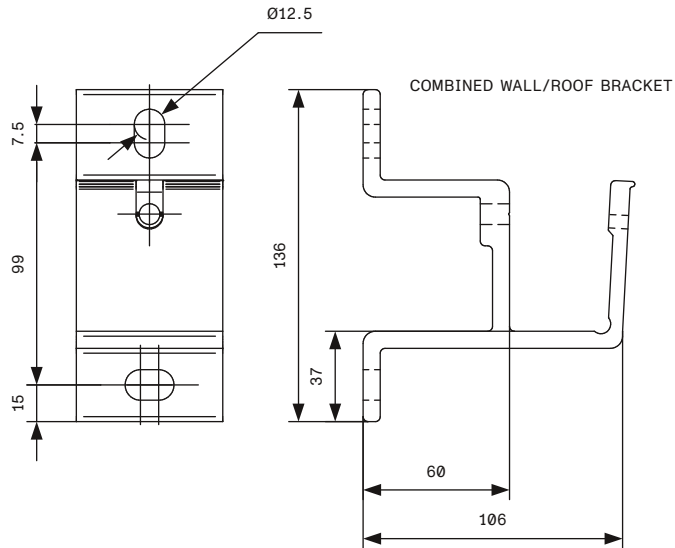

Designer CS	Drawn CS	Approved	Weight 0.0 kg		Date 2020-12-10	Replaces
<b>HunterDouglas</b>		Description <b>FOLDING ARM AWNING</b>			Scale 1:2	Sheet 1/2
Hunter Douglas Scandinavia AB		Article number FA45			Drawing number FA45	Rev. 1