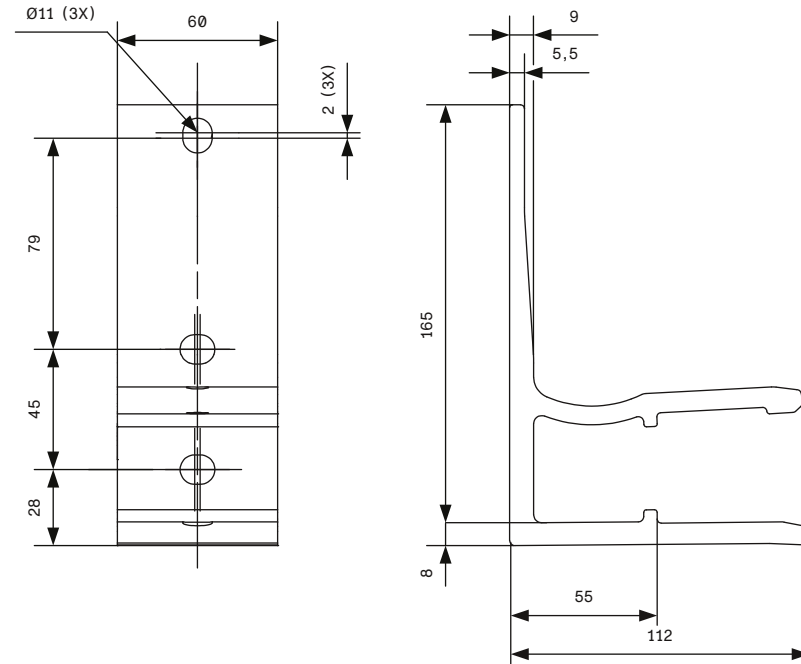

VIKT Från ca 43.5 kg  
Nedrullningsbar kappa: +4.7 kg/m

TILLVAL Nedrullningsbar kappa, Takprofil,  
Teleskopstag, LED-kit och Kvartsvärmare

WALLBRACKET

All rights reserved. This drawing is the property of Hunter Douglas Scandinavia AB. The drawing may not be copied or multiplied in any way, neither wholly nor in part. It may not be submitted for perusal, or in any way shared with third parties without the written consent of Hunter Douglas Scandinavia AB.