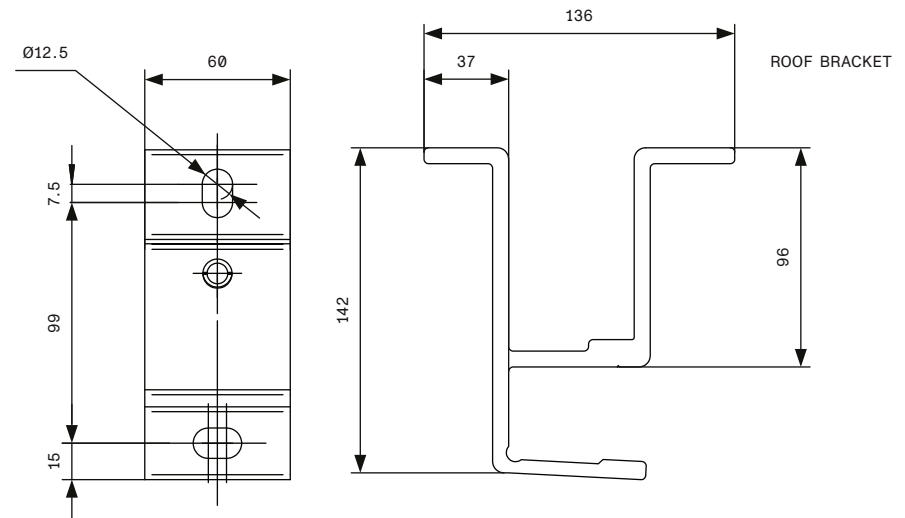

Designer CS	Drawn CS	Approved	Weight 0.0 kg		Date 2020-12-10	Replaces
<b>HunterDouglas</b>		Description <b>FOLDING ARM AWNING</b>			Scale 1:2	Sheet 1/2
Hunter Douglas Scandinavia AB		Article number FA45			Drawing number FA45	Rev. 1