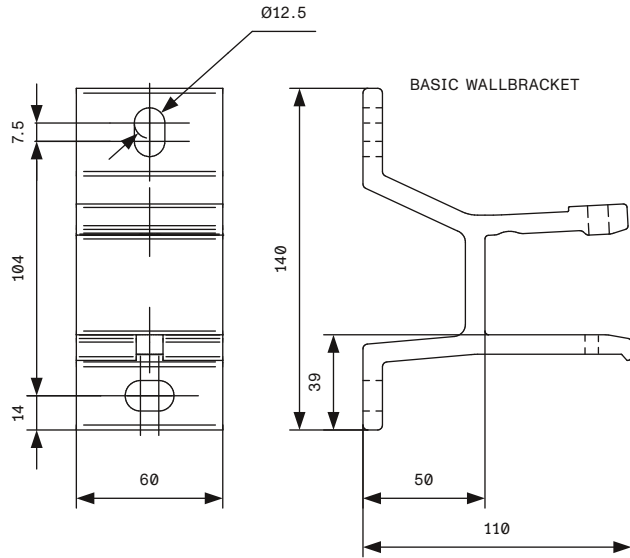

Designer CS	Drawn CS	Approved	Weight 0.0 kg		Date 2020-12-17	Replaces
<b>HunterDouglas</b>		Description <b>FOLDING ARM AWNING</b>			Scale 1:2	Sheet 1/2
Hunter Douglas Scandinavia AB		Article number FA46			Drawing number FA46	Rev. 1