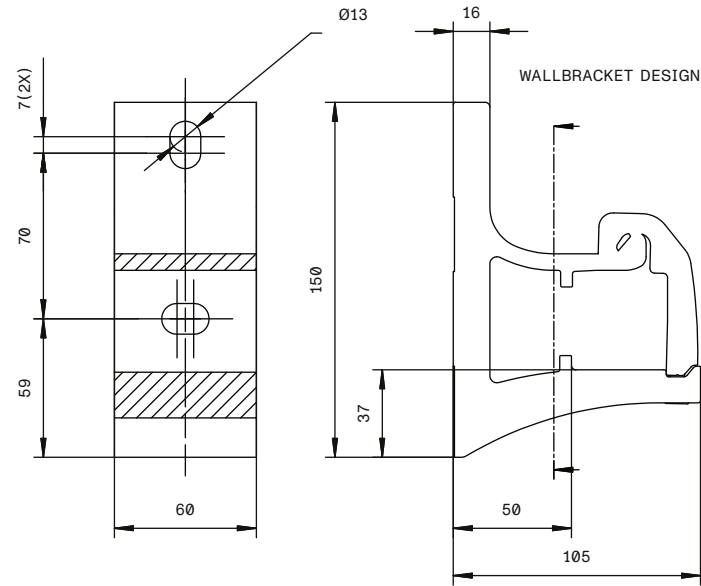

Designer CS	Drawn CS	Approved	Weight 0.0 kg		Date 2020-12-17	Replaces
<b>HunterDouglas</b>		Description <b>FOLDING ARM AWNING</b>			Scale 1:2	Sheet 1/2
Hunter Douglas Scandinavia AB		Article number FA46			Drawing number FA46	Rev. 1