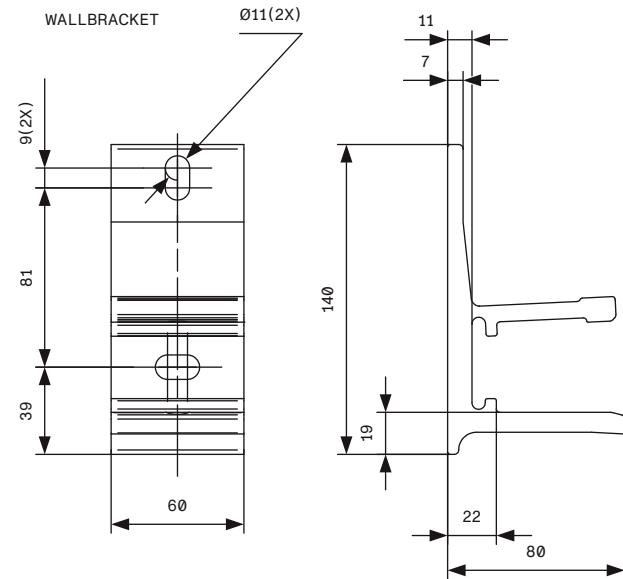

WALLBRACKET Ø11(2X)