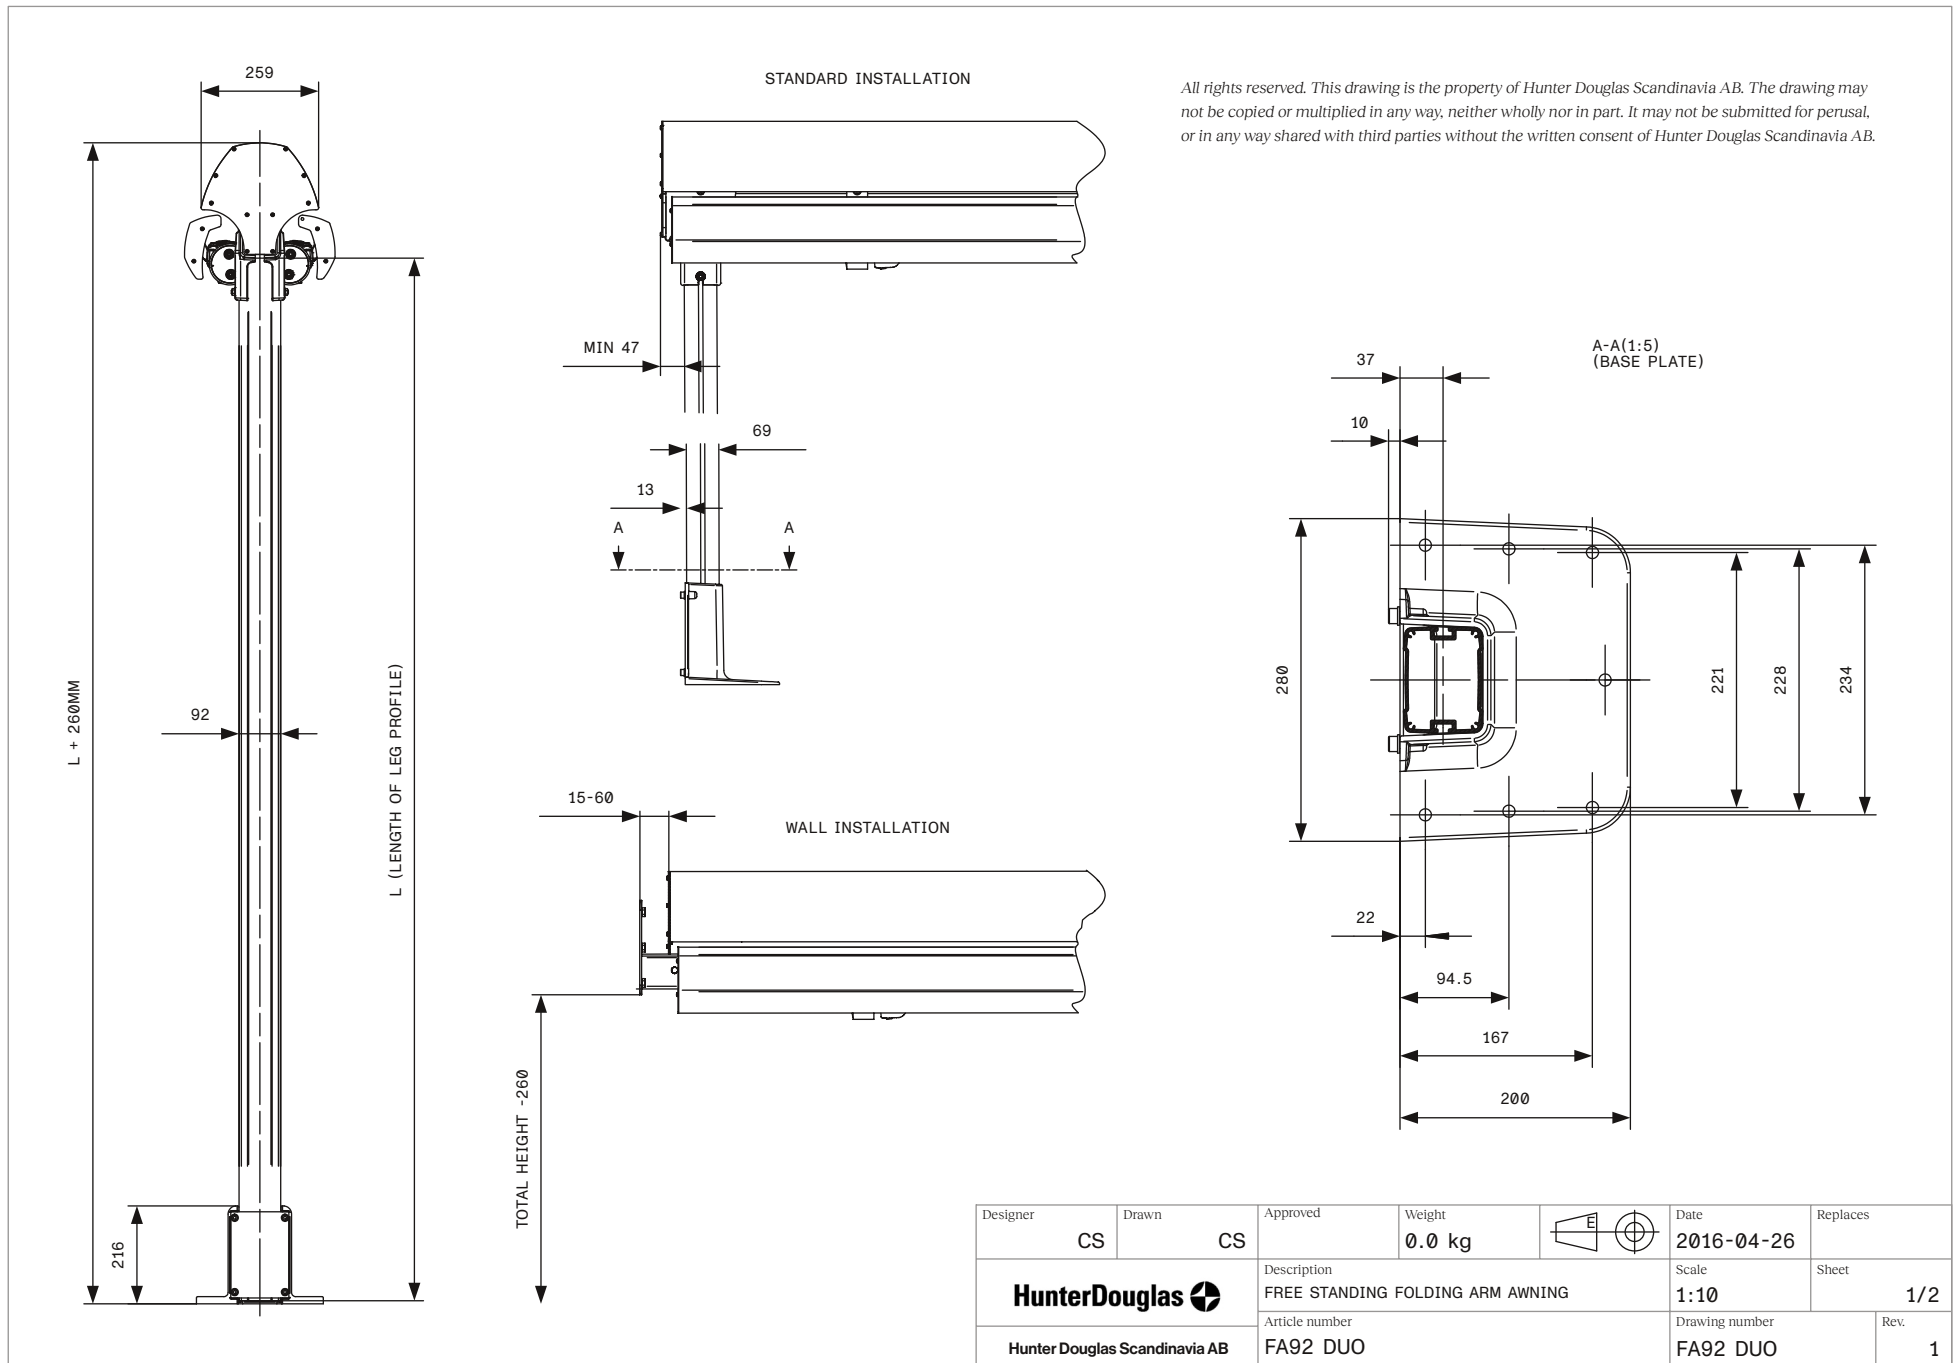

FA92 DUO

DETALJERAD SPECIFIKATION

ANVÄNDNINGSSOMRÅDE	Terrasser och öppna ytor på villor, förskolor, restauranger etc.					
UTFALL	2.0 m, 3.2 m, 4.0 m, 5.0 m, 6.0 m					
MAX BREDD	6.0 m					
MINSTA BREDD (MM)	2 ARMAR			UTFALL		
	1535			2000		
	2205			3200		
	2635			4000		
	3135			5000		
3635			6000			
SERIEKOPPLING	Ej tillgängligt					
LUTNINGSVINKEL	5° - 20°					
TÄCKBREDD (MM)	5°	10°	15°	20°	MAX*	UTFALL
	1884	1184	1820	1800	2725	2000
	3040	3020	2980	2900	2575	3200
	3820	3800	3740	3640	2475	4000
	4820	4800	4720	4600	2345	5000
	5840	5800	5700	5560	2215	6000
*MAX avser maximal möjlig frigång vid 15° lutning.						
DUKAVIDRAG	Motor: 100 mm / Vev: 130 mm					

VINDKLASS	3000	4000	5000	6000	UTFALL
	▬	▬	▬	▬	3200
	▬	▬	▬	▬	4000
	▬	▬	▬	▬	5000
	▬	▬	▬	▬	6000

VINDKLASSER	VINDSTYRKA	VINDHASTIGHET	TRYCK
VINDKLASS 0	▬ 1-3 BFT	≤19 KM/H / ≈5,3 M/S	<40 N/M²
VINDKLASS 1	▬ 4 BFT	20-28 KM/H / ≈7,7 M/S	40 N/M²
VINDKLASS 2	▬ 5 BFT	29-38 KM/H / ≈10,5 M/S	70 N/M²
VINDKLASS 3	▬ 6 BFT	39-49 KM/H / ≈13,5 M/S	100 N/M²

VIKT Från ca 94.5 kg

TILLVAL Viktlåda, Teleskopstag, LED-kit och Kvartsvärmare

BETONGPLINT	D	B	U	UTFALL
	700	400	500	2000
	700	400	500	3200
	700	400	500	4000
Rekommenderad storlek på plint vid nergjutning. (mm)	700	400	600	5000
	700	400	600	6000