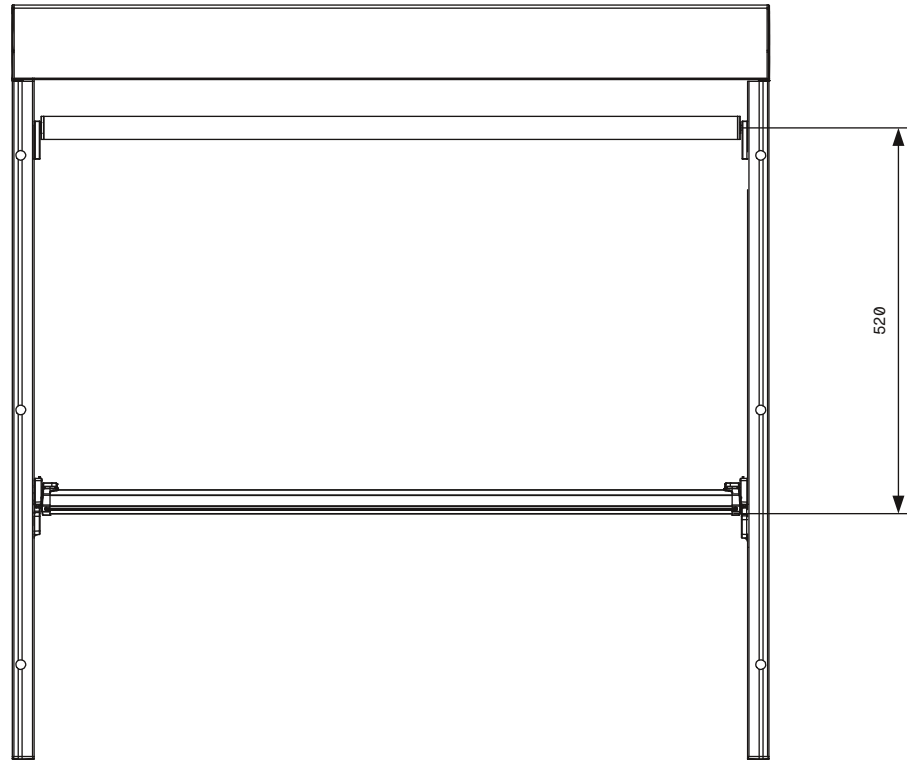

All rights reserved. This drawing is the property of Hunter Douglas Scandinavia AB. The drawing may not be copied or multiplied in any way, neither wholly nor in part. It may not be submitted for perusal, or in any way shared with third parties without the written consent of Hunter Douglas Scandinavia AB.

Designer CS	Drawn CS	Approved	Weight 0.0 kg		Date	Replaces
		Description			Scale 1:10	Sheet 1/2
		Article number			Drawing number MT100	Rev. 1
Hunter Douglas Scandinavia AB