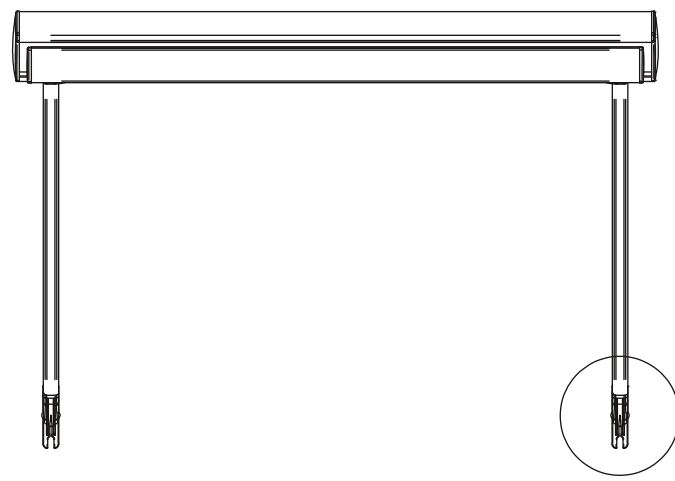

All rights reserved. This drawing is the property of Hunter Douglas Scandinavia AB. The drawing may not be copied or multiplied in any way, neither wholly nor in part. It may not be submitted for perusal, or in any way shared with third parties without the written consent of Hunter Douglas Scandinavia AB.

Designer CS	Drawn CS	Approved	Weight 0.0 kg		Date 2014-05-16	Replaces
HunterDouglas		Description DROP ARM AWNING			Scale 1:10	Sheet 1:1
Hunter Douglas Scandinavia AB		Article number DA45			Drawing number DA45	Rev. 1