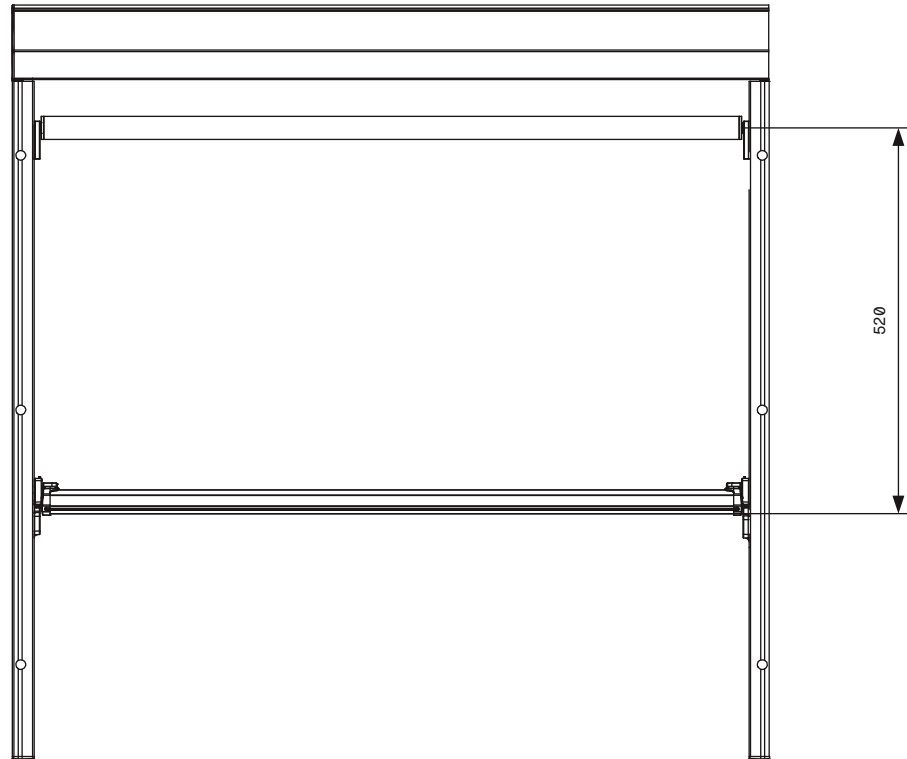

Designer CS	Drawn CS	Approved	Weight 0.0 kg		Date	Replaces
<b>HunterDouglas</b> 		Description	Scale <b>1:10</b>		Sheet <b>1/2</b>	
Hunter Douglas Scandinavia AB		Article number	Drawing number <b>MT100</b>		Rev. <b>1</b>	