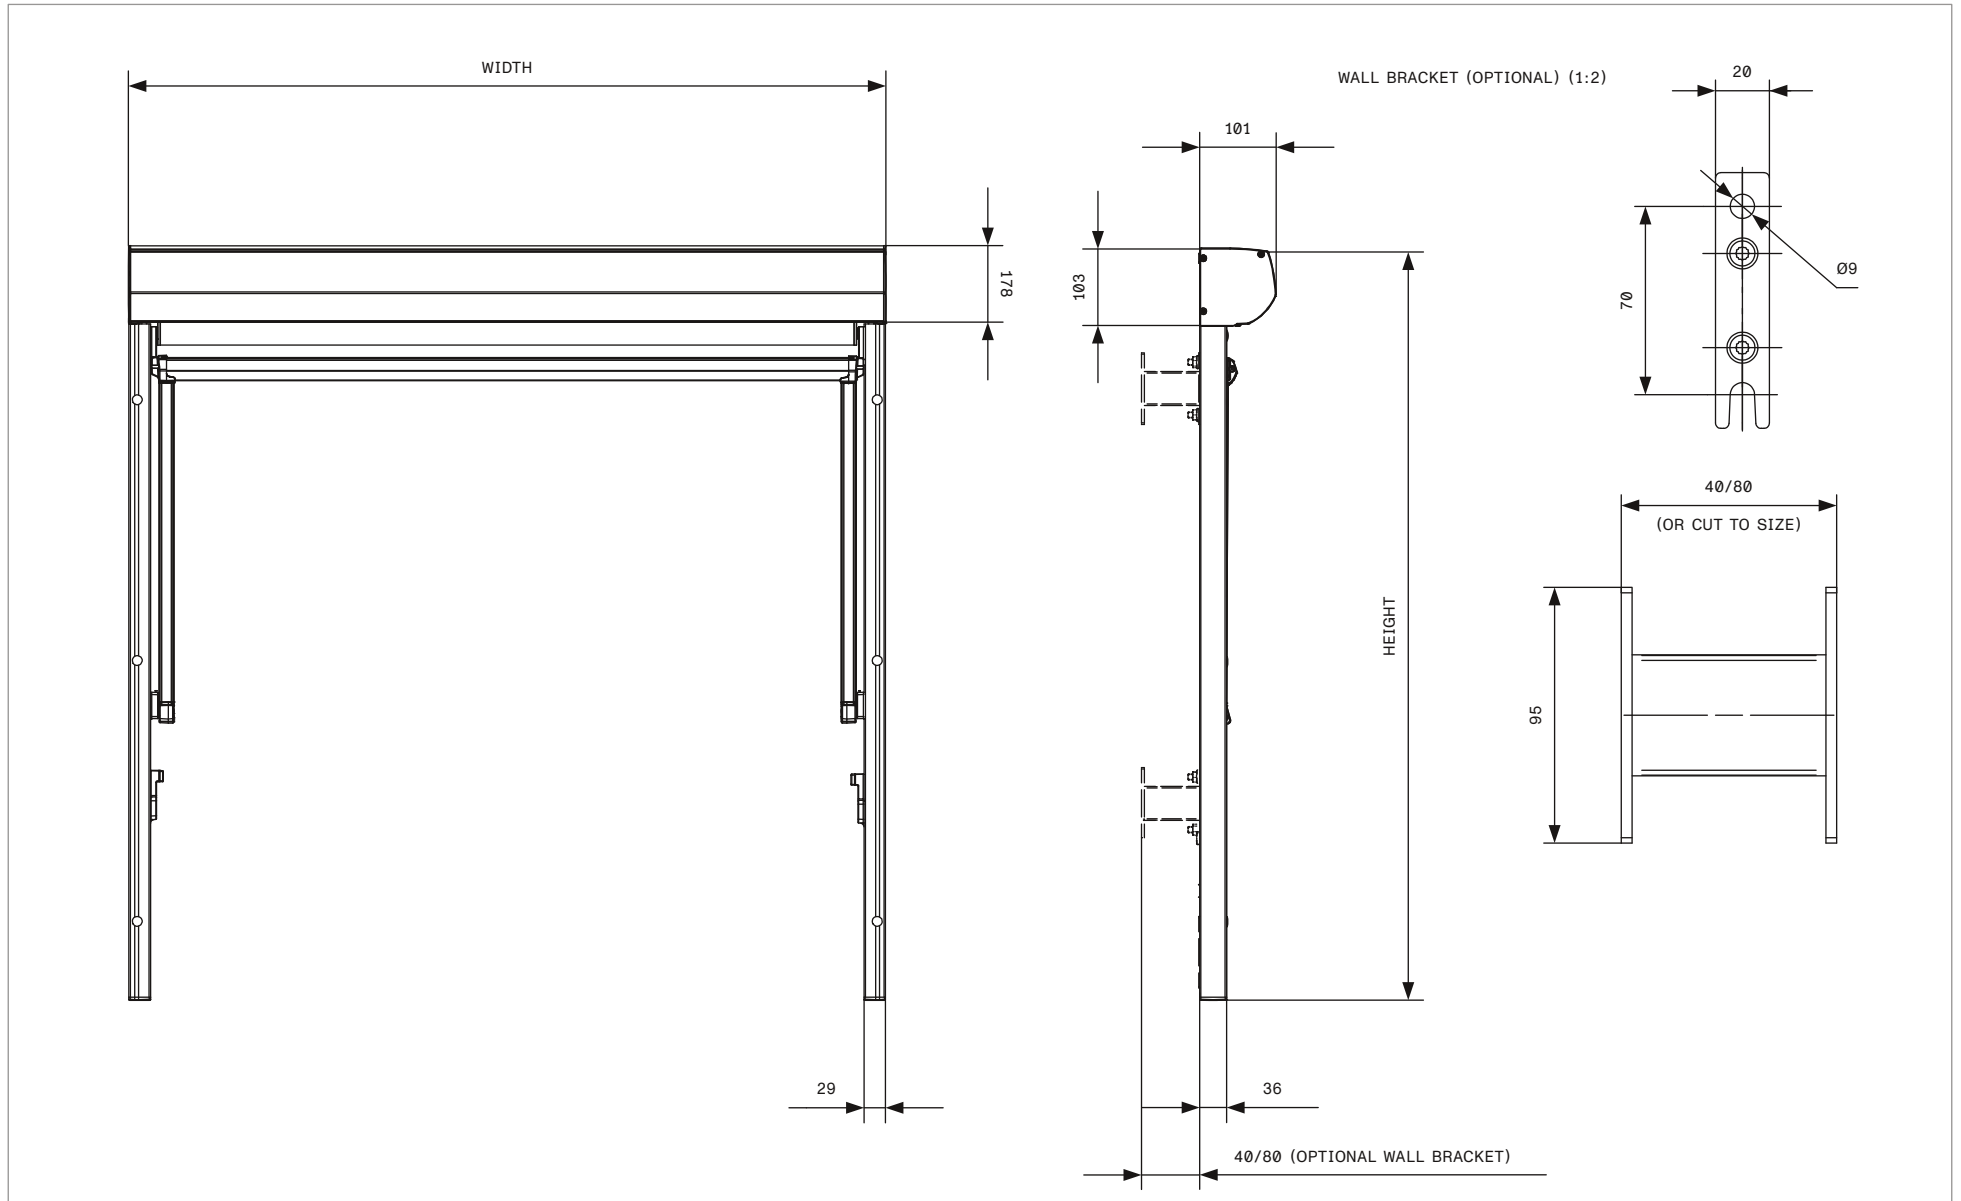

All rights reserved. This drawing is the property of Hunter Douglas Scandinavia AB. The drawing may not be copied or multiplied in any way, neither wholly nor in part. It may not be submitted for perusal, or in any way shared with third parties without the written consent of Hunter Douglas Scandinavia AB.

Designer CS	Drawn CS	Approved	Weight 0.0 kg		Date	Replaces
HunterDouglas		Description	Scale 1:10		Sheet 1/2	
Hunter Douglas Scandinavia AB		Article number	Drawing number MT100		Rev. 1