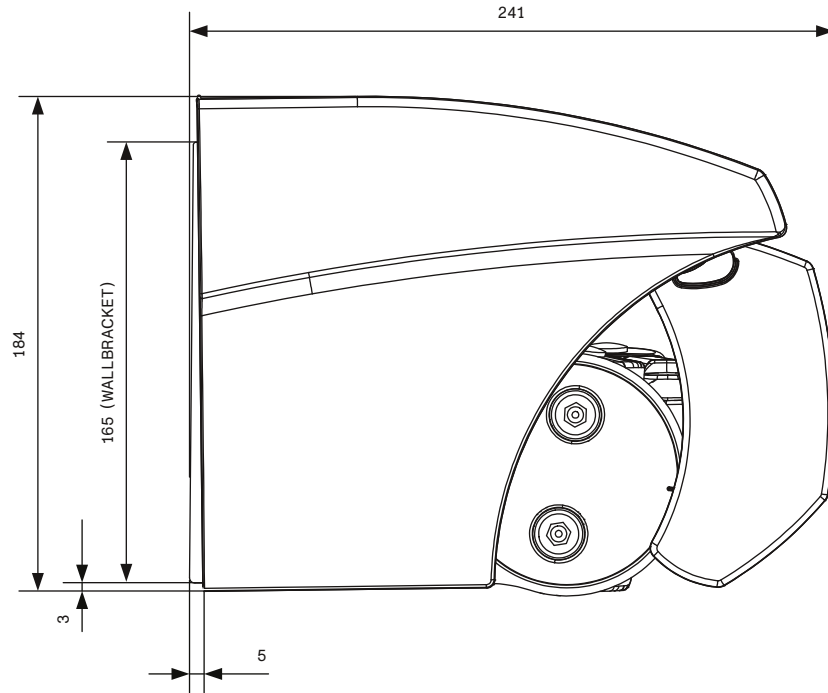

WALLBRACKET