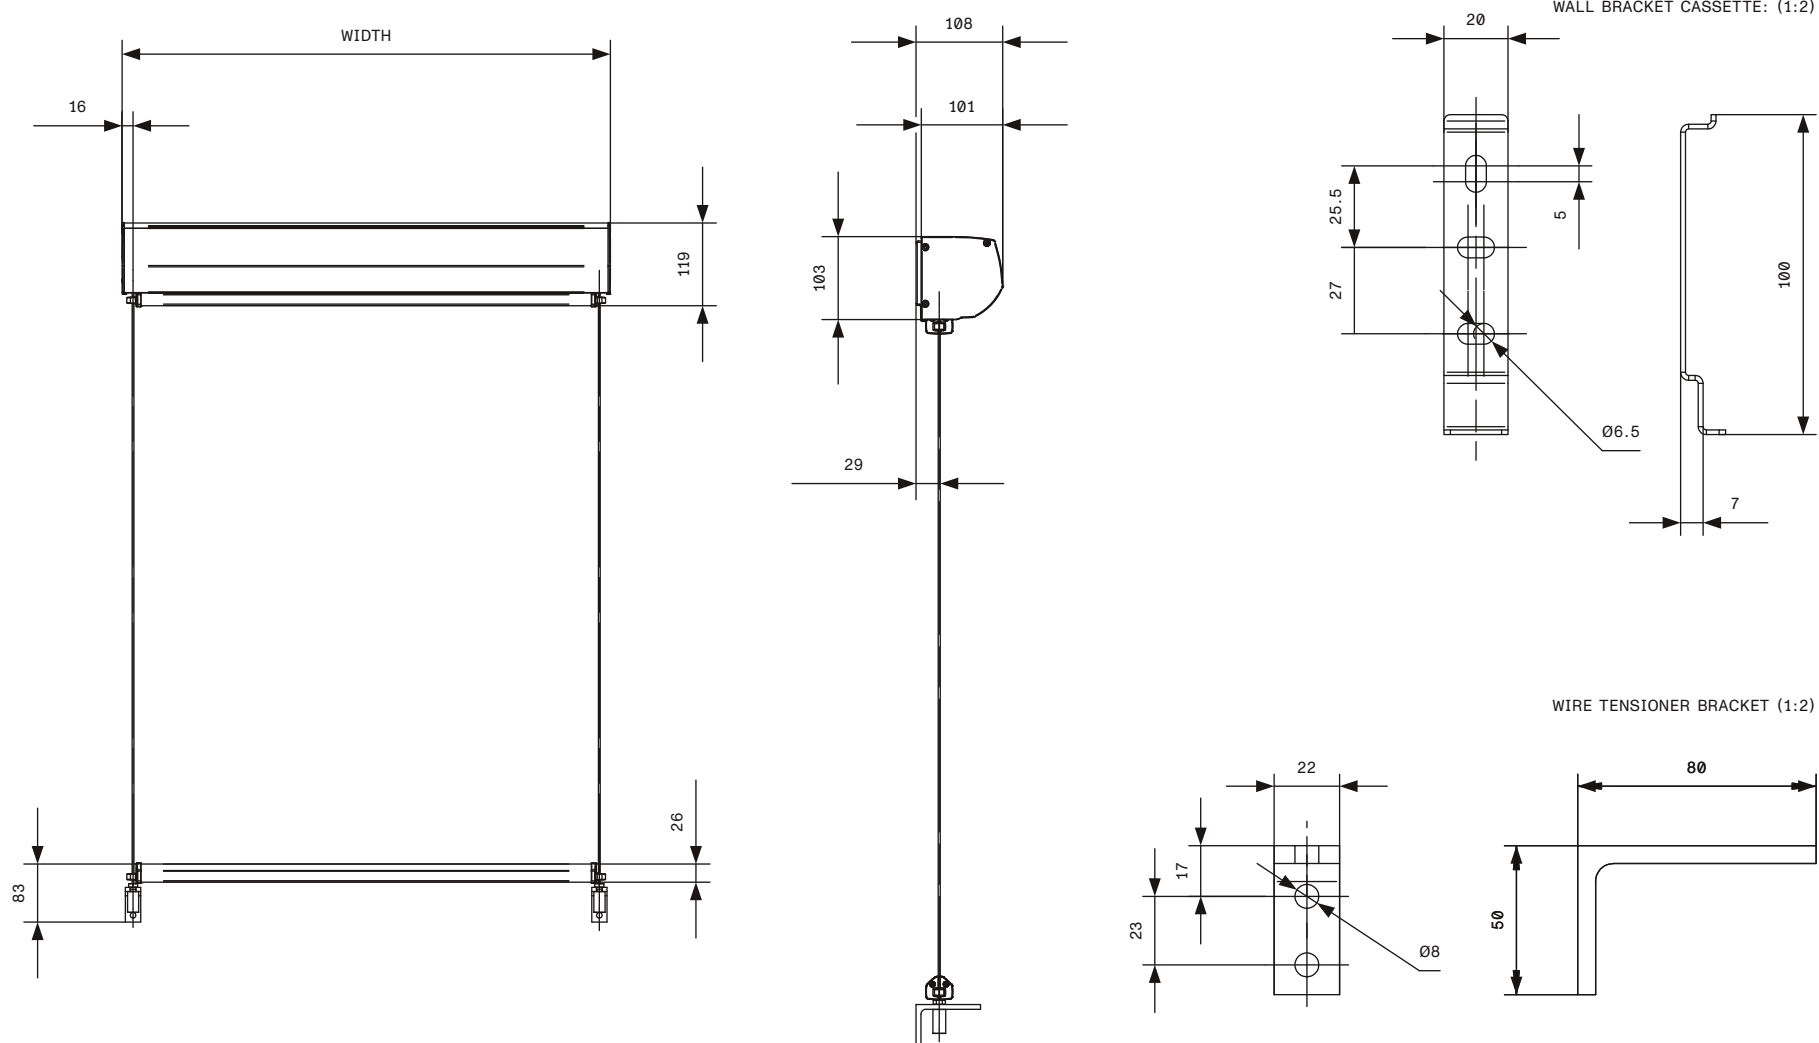

All rights reserved. This drawing is the property of Hunter Douglas Scandinavia AB. The drawing may not be copied or multiplied in any way, neither wholly nor in part. It may not be submitted for perusal, or in any way shared with third parties without the written consent of Hunter Douglas Scandinavia AB.

Designer CS	Drawn CS	Approved	Weight 0.0 kg		Date 2019-01-22	Replaces
HunterDouglas		Description VERTICAL SCREEN AWNING			Scale 1:10	
Hunter Douglas Scandinavia AB		Article number VS100 - WIRE SCREEN			Drawing number SCREEN100	Rev. 1