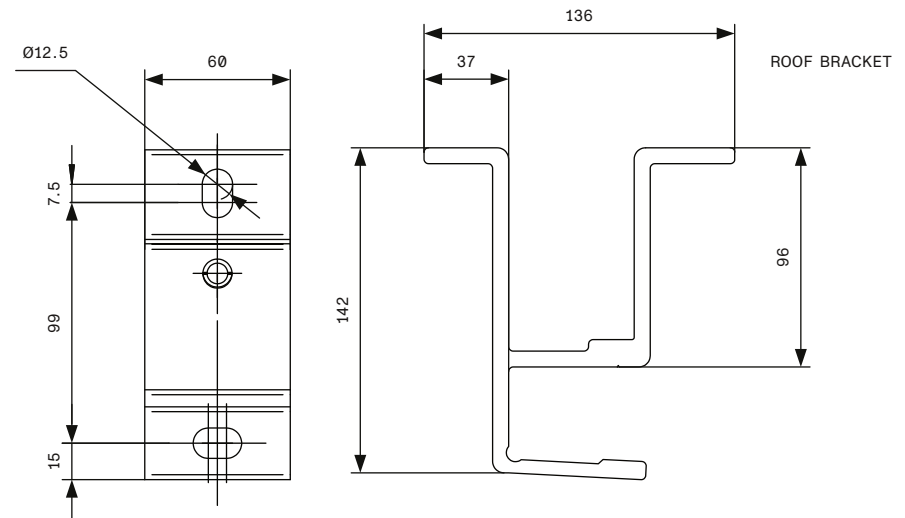

Designer CS	Drawn CS	Approved	Weight 0.0 kg		Date 2020-12-17	Replaces
<b>HunterDouglas</b>		Description <b>FOLDING ARM AWNING</b>			Scale 1:2	Sheet 1/2
Hunter Douglas Scandinavia AB		Article number FA46			Drawing number FA46	Rev. 1