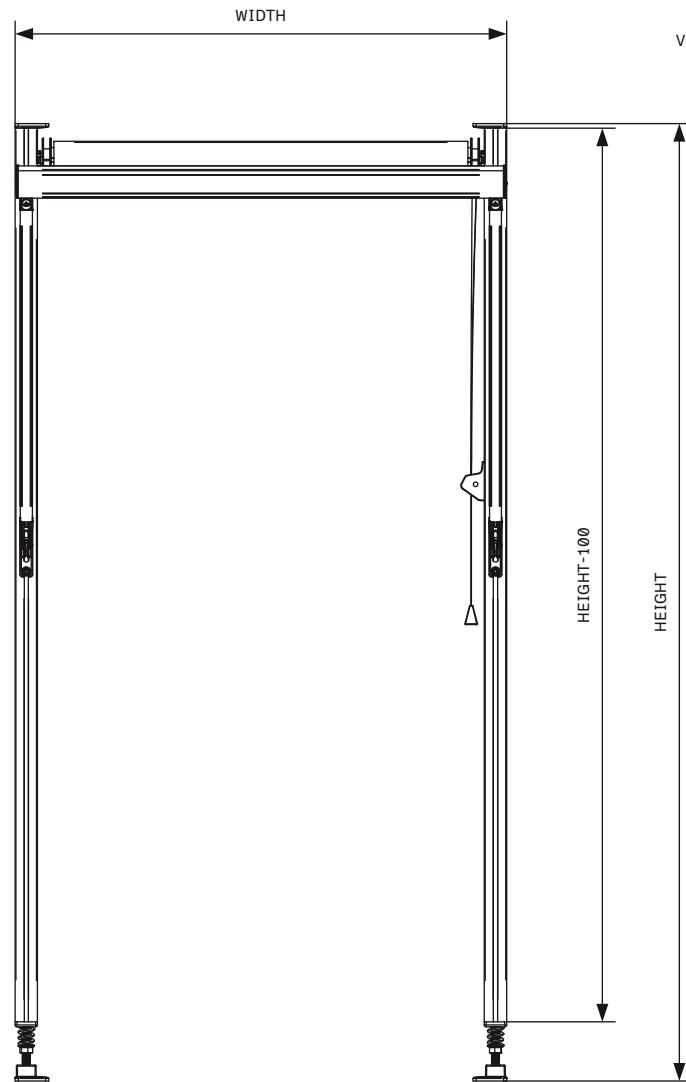

VERSION "A"